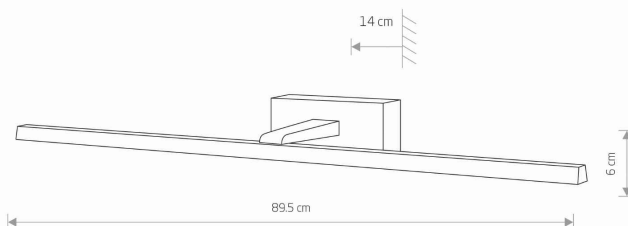

LUMINAIRE MODEL

VAN GOGH LED L
9174CATALOGUE GROUP
COUNTRY OF ORIGIN**KATALOG 2022**
MADE IN P.R.C.

LIGHT SOURCE	LED
LIGHT SOURCES TYPE	Integrated
MAXIMUM WATTAGE	18W
LAMP INCLUDES SOURCE OF LIGHT	Yes
NUMBER OF LIGHT SOURCES	1
IP	IP44
	Interior use
LIFETIME	30000h

THIS PRODUCT 9174 CONTAINS A LIGHT SOURCE
7894 OF ENERGY EFFICIENCY CLASS: E

PACKAGE DIMENSIONS **90,5cm/15cm/7cm**
(L/W/H)

NET/GROSS WEIGHT	0,4kg/0,61kg
ASSEMBLY METHOD	Direct assembly
LEADING/SUPPLEMENTARY COLOR	Black
MATERIALS	Painted aluminum, Plastic PC
STYLE	Modern
ELECTRICAL SECURITY CLASS	I
POWER SUPPLY	~220-230V/50/60Hz

DIMENSIONS

5 9 0 3 1 3 9 9 1 7 4 9 0

Item No.	POWER	COLOR TEMP	LUMEN	BEAM ANGLE	CRI	IP	LED BRAND	DRIVER BRAND	LIFETIME	WARRANTY
9174	18W	3000K	650lm	120°	≥ 80	IP44	—	—	30000h	—