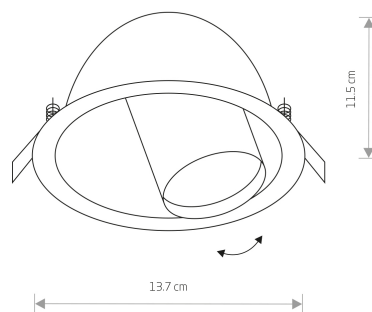

| | | | |
|-------------------------------|-----------------------------|-------------------|-----------------------|
| LUMINAIRE MODEL | DOT 8826 | CATALOGUE GROUP | KATALOG 2022 |
| | | COUNTRY OF ORIGIN | MADE IN POLAND |
| LIGHT SOURCE | GU10 | | |
| LIGHT SOURCES TYPE | Replaceable | | |
| MAXIMUM WATTAGE | 10W only LED | | |
| LAMP INCLUDES SOURCE OF LIGHT | No | | |
| NUMBER OF LIGHT SOURCES | 1 | | |
| IP | IP20 | | |
| | Interior use | | |
| PACKAGE DIMENSIONS (L/W/H) | 13.5cm/13.5cm/14.5cm | | |
| NET/GROSS WEIGHT | 0.45kg/0.54kg | | |
| ASSEMBLY METHOD | Recessed assembly | | |
| LEADING/SUPPLEMENTARY COLOR | Black | | |
| MATERIALS | Painted steel | | |
| STYLE | Modern | | |
| ELECTRICAL SECURITY CLASS | I | DIMENSIONS | |
| POWER SUPPLY | ~220-230V/50/60Hz | | |

| | |
|-----------------|------------------|
| CUT OUT | |
| HOLE SHAPE | Round |
| HOLE DIMENSIONS | fi.12.9cm |