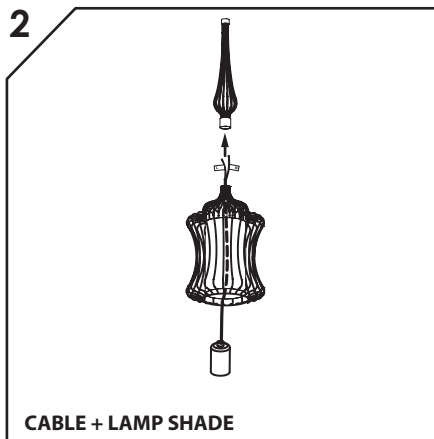

WARNING! THIS SHADE IS DESIGNED TO WORK ONLY WITH CAMELEON CANOPIES AND CAMELEON CABLES

WARNING! THIS SHADE IS DESIGNED TO WORK ONLY WITH CAMELEON CANOPIES AND CAMELEON CABLES

WARNING! THIS SHADE IS DESIGNED TO WORK ONLY WITH CAMELEON CANOPIES AND CAMELEON CABLES

WARNING! THIS SHADE IS DESIGNED TO WORK ONLY WITH CAMELEON CANOPIES AND CAMELEON CABLES