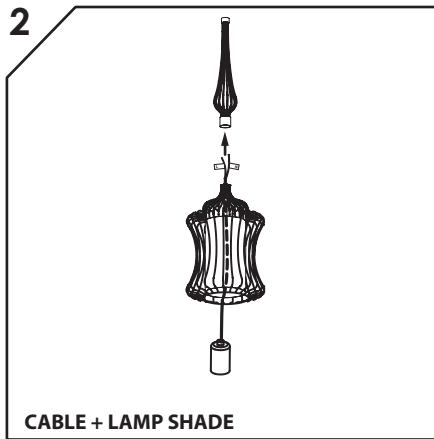

WARNING! THIS SHADE IS DESIGNED TO WORK ONLY WITH CAMELEON CANOPIES AND CAMELEON CABLES

WARNING! THIS SHADE IS DESIGNED TO WORK ONLY WITH CAMELEON CANOPIES AND CAMELEON CABLES

WARNING! THIS SHADE IS DESIGNED TO WORK ONLY WITH CAMELEON CANOPIES AND CAMELEON CABLES

WARNING! THIS SHADE IS DESIGNED TO WORK ONLY WITH CAMELEON CANOPIES AND CAMELEON CABLES