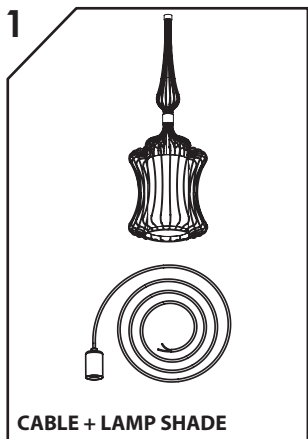

WARNING! THIS SHADE IS DESIGNED TO WORK ONLY WITH CAMELEON CANOPIES AND CAMELEON CABLES

WARNING! THIS SHADE IS DESIGNED TO WORK ONLY WITH CAMELEON CANOPIES AND CAMELEON CABLES

WARNING! THIS SHADE IS DESIGNED TO WORK ONLY WITH CAMELEON CANOPIES AND CAMELEON CABLES

WARNING! THIS SHADE IS DESIGNED TO WORK ONLY WITH CAMELEON CANOPIES AND CAMELEON CABLES