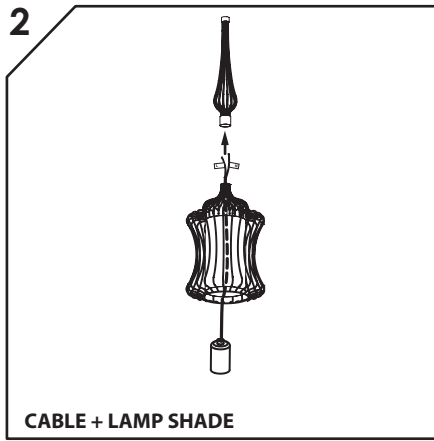

WARNING! THIS SHADE IS DESIGNED TO WORK ONLY WITH CAMELEON CANOPIES AND CAMELEON CABLES

WARNING! THIS SHADE IS DESIGNED TO WORK ONLY WITH CAMELEON CANOPIES AND CAMELEON CABLES

WARNING! THIS SHADE IS DESIGNED TO WORK ONLY WITH CAMELEON CANOPIES AND CAMELEON CABLES

WARNING! THIS SHADE IS DESIGNED TO WORK ONLY WITH CAMELEON CANOPIES AND CAMELEON CABLES