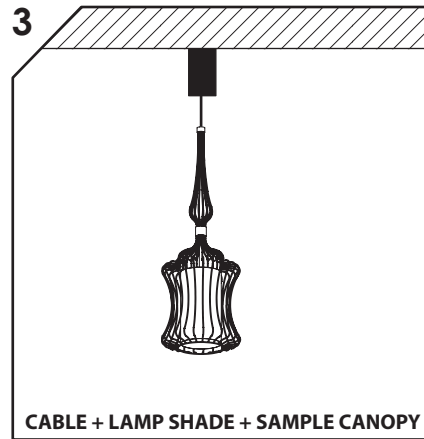

WARNING! THIS SHADE IS DESIGNED TO WORK ONLY WITH CAMELEON CANOPIES AND CAMELEON CABLES

WARNING! THIS SHADE IS DESIGNED TO WORK ONLY WITH CAMELEON CANOPIES AND CAMELEON CABLES

WARNING! THIS SHADE IS DESIGNED TO WORK ONLY WITH CAMELEON CANOPIES AND CAMELEON CABLES

WARNING! THIS SHADE IS DESIGNED TO WORK ONLY WITH CAMELEON CANOPIES AND CAMELEON CABLES