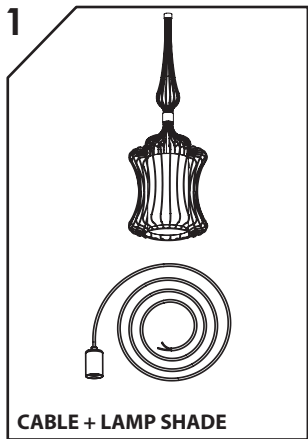

WARNING! THIS SHADE IS DESIGNED TO WORK ONLY WITH CAMELEON CANOPIES AND CAMELEON CABLES

WARNING! THIS SHADE IS DESIGNED TO WORK ONLY WITH CAMELEON CANOPIES AND CAMELEON CABLES

WARNING! THIS SHADE IS DESIGNED TO WORK ONLY WITH CAMELEON CANOPIES AND CAMELEON CABLES

WARNING! THIS SHADE IS DESIGNED TO WORK ONLY WITH CAMELEON CANOPIES AND CAMELEON CABLES