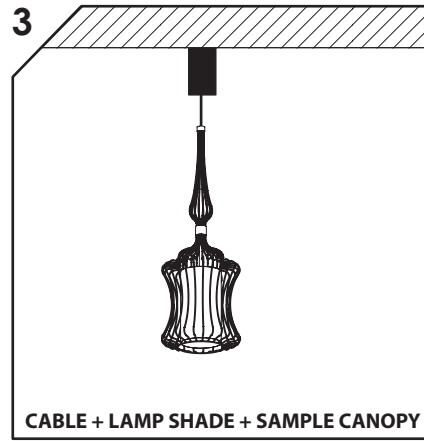

WARNING! THIS SHADE IS DESIGNED TO WORK ONLY WITH CAMELEON CANOPIES AND CAMELEON CABLES

WARNING! THIS SHADE IS DESIGNED TO WORK ONLY WITH CAMELEON CANOPIES AND CAMELEON CABLES

WARNING! THIS SHADE IS DESIGNED TO WORK ONLY WITH CAMELEON CANOPIES AND CAMELEON CABLES

WARNING! THIS SHADE IS DESIGNED TO WORK ONLY WITH CAMELEON CANOPIES AND CAMELEON CABLES