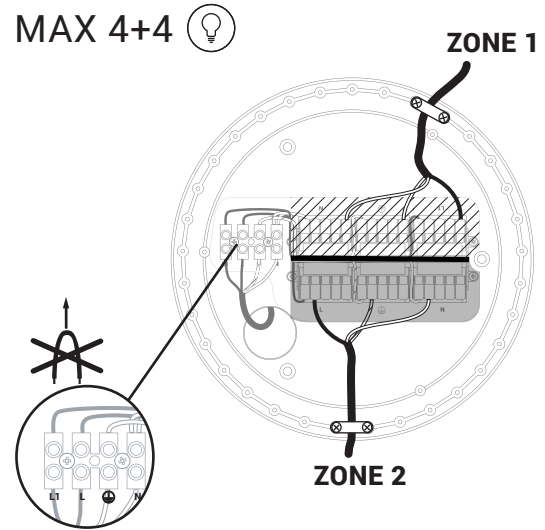

**WARNING!** THIS CANOPY IS DESIGNED TO WORK ONLY WITH CAMELEON CABLES AND CAMELEON SHADES.

THE FIXTURE MAY ONLY BE INSTALLED AND CONNECTED BY PERSONS QUALIFIED FOR WORK WITH ELECTRICAL EQUIPMENT.

**OFF**

## CANOPY A

⊕ 8566 | 8564  
 □ 8565 | 8563

**1**

**2**

**3**

**OFF**

**4**

min 2cm  
**OK!**

**5**

MAX 8

MAX 4+4

MAX 12

MAX 8+4