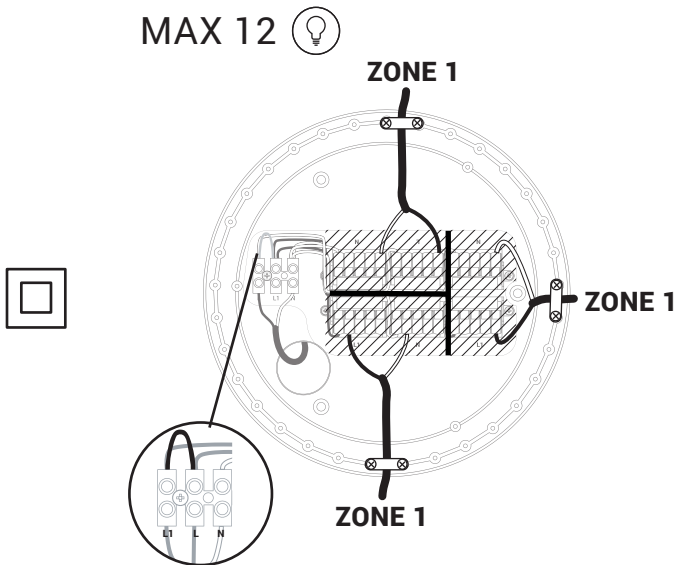

**WARNING!** THIS CANOPY IS DESIGNED TO WORK ONLY WITH CAMELEON CABLES AND CAMELEON SHADES.

THE FIXTURE MAY ONLY BE INSTALLED AND CONNECTED BY PERSONS QUALIFIED FOR WORK WITH ELECTRICAL EQUIPMENT.

**OFF**

## CANOPY A

⊕ 8566 | 8564  
 □ 8565 | 8563

**1**

**2**

**3**

**OFF**

**4**

min 2cm  
**OK!**

**5**

MAX 8

MAX 4+4

MAX 12

MAX 8+4