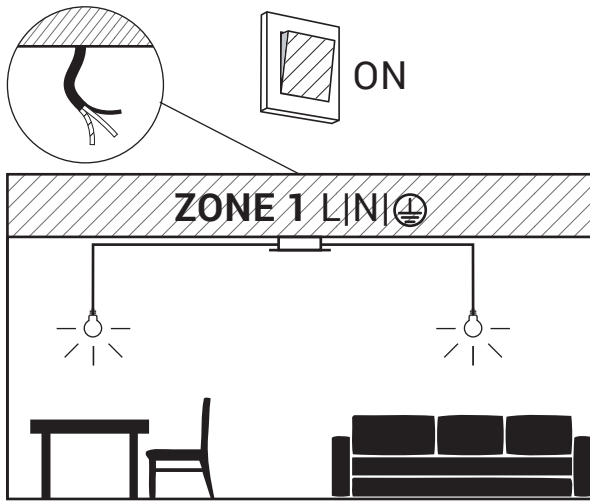

MAX 8

MAX 4+4

MAX 12

MAX 8+4