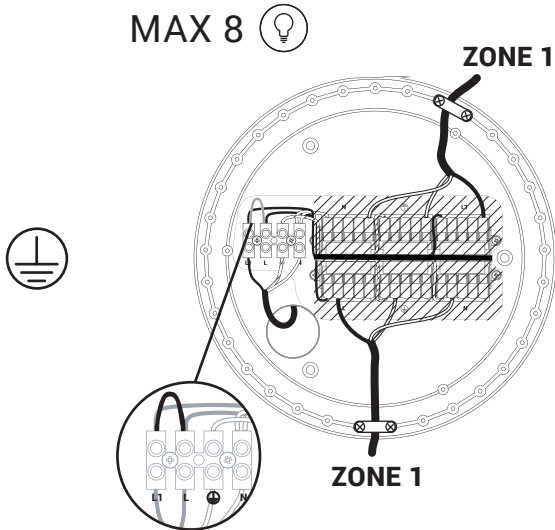

**WARNING!** THIS CANOPY IS DESIGNED TO WORK ONLY WITH CAMELEON CABLES AND CAMELEON SHADES.

THE FIXTURE MAY ONLY BE INSTALLED AND CONNECTED BY PERSONS QUALIFIED FOR WORK WITH ELECTRICAL EQUIPMENT.

**OFF**

## CANOPY A

⊕ 8566 | 8564  
 □ 8565 | 8563

**1**

**2**

**3**

**OFF**

**4**

min 2cm  
**OK!**

**5**

MAX 8

MAX 4+4

MAX 12

MAX 8+4