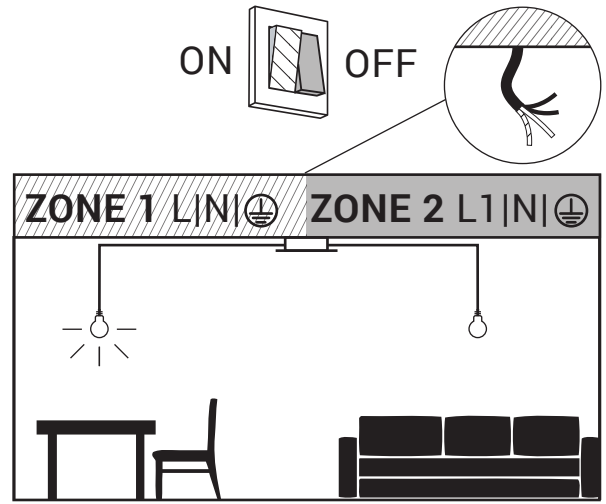

MAX 8

MAX 4+4

MAX 12

MAX 8+4