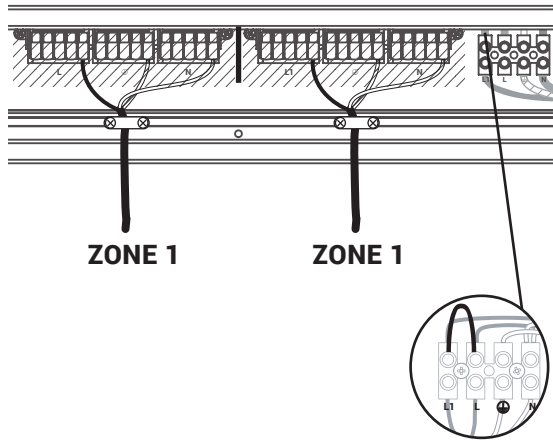

**WARNING!** THIS CANOPY IS DESIGNED TO WORK ONLY WITH CAMELEON CABLES AND CAMELEON SHADES.

THE FIXTURE MAY ONLY BE INSTALLED AND CONNECTED BY PERSONS QUALIFIED FOR WORK WITH ELECTRICAL EQUIPMENT.

MAX 8

MAX 4+4

MAX 12

MAX 8+4