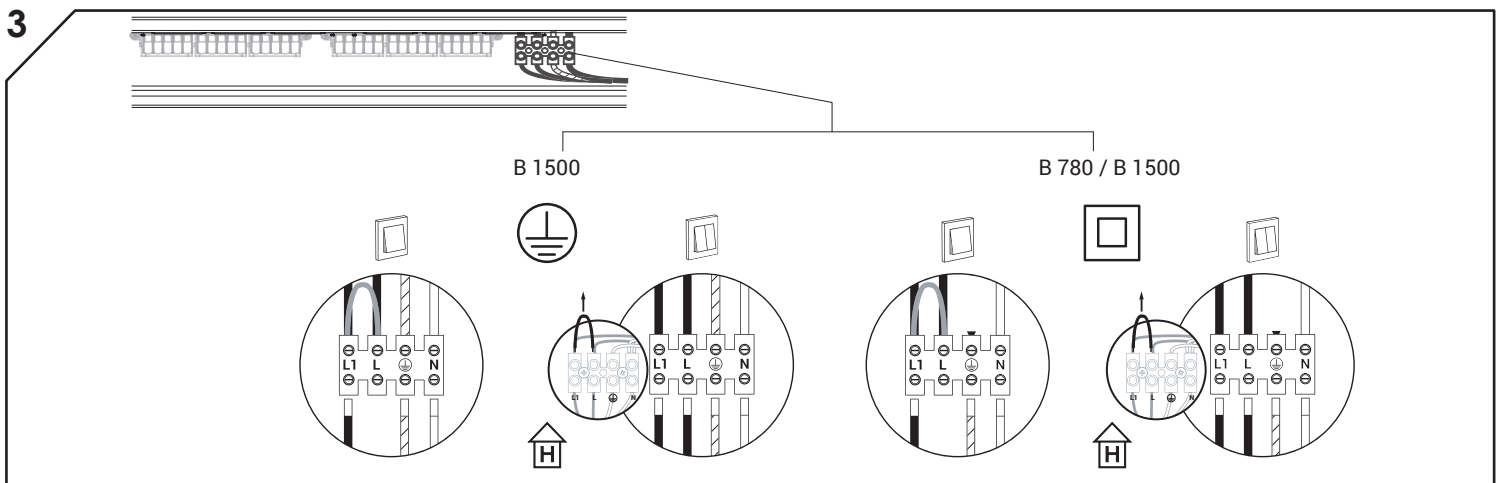

**WARNING!** THIS CANOPY IS DESIGNED TO WORK ONLY WITH CAMELEON CABLES AND CAMELEON SHADES.

THE FIXTURE MAY ONLY BE INSTALLED AND CONNECTED BY PERSONS QUALIFIED FOR WORK WITH ELECTRICAL EQUIPMENT.

MAX 8

MAX 4+4

MAX 12

MAX 8+4