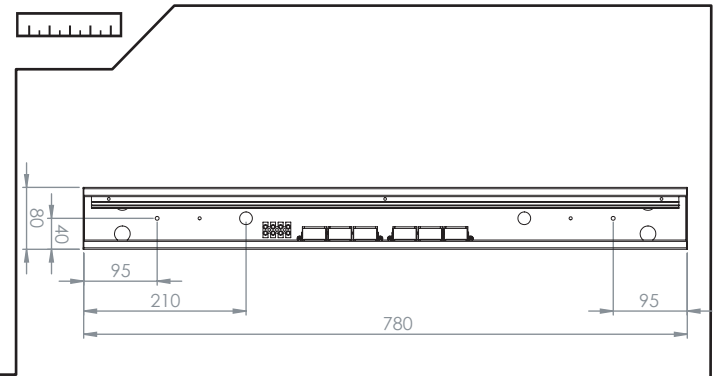

**WARNING!** THIS CANOPY IS DESIGNED TO WORK ONLY WITH CAMELEON CABLES AND CAMELEON SHADES.

THE FIXTURE MAY ONLY BE INSTALLED AND CONNECTED BY PERSONS QUALIFIED FOR WORK WITH ELECTRICAL EQUIPMENT.

MAX 8

MAX 4+4

MAX 12

MAX 8+4