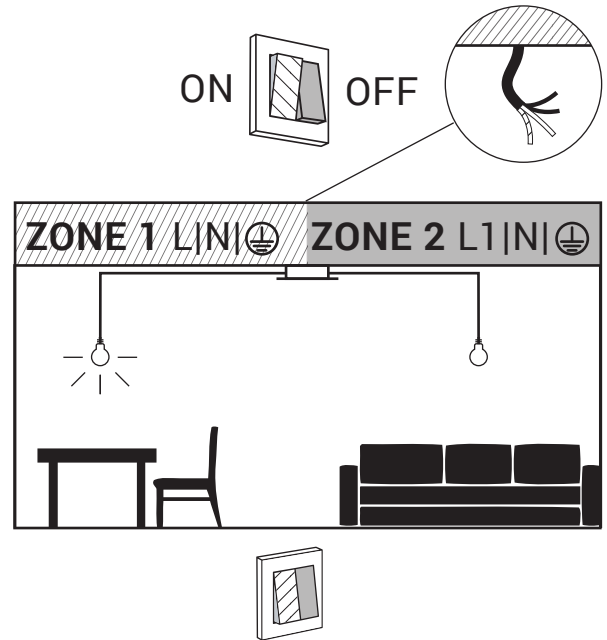

**WARNING!** THIS CANOPY IS DESIGNED TO WORK ONLY WITH CAMELEON CABLES AND CAMELEON SHADES.

THE FIXTURE MAY ONLY BE INSTALLED AND CONNECTED BY PERSONS QUALIFIED FOR WORK WITH ELECTRICAL EQUIPMENT.

MAX 8