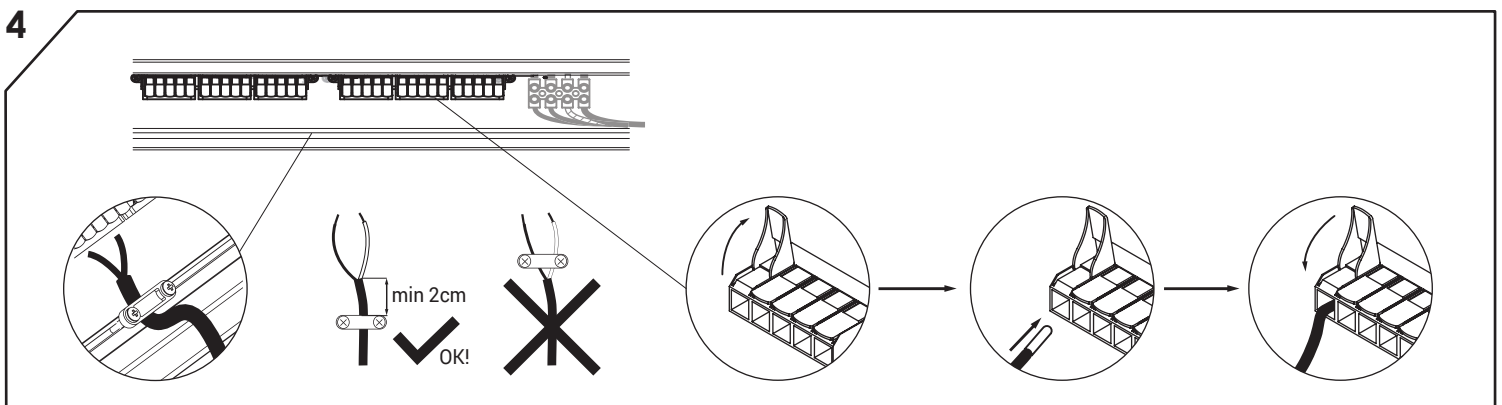

**WARNING!** THIS CANOPY IS DESIGNED TO WORK ONLY WITH CAMELEON CABLES AND CAMELEON SHADES.

THE FIXTURE MAY ONLY BE INSTALLED AND CONNECTED BY PERSONS QUALIFIED FOR WORK WITH ELECTRICAL EQUIPMENT.

MAX 8

MAX 4+4

MAX 12

MAX 8+4