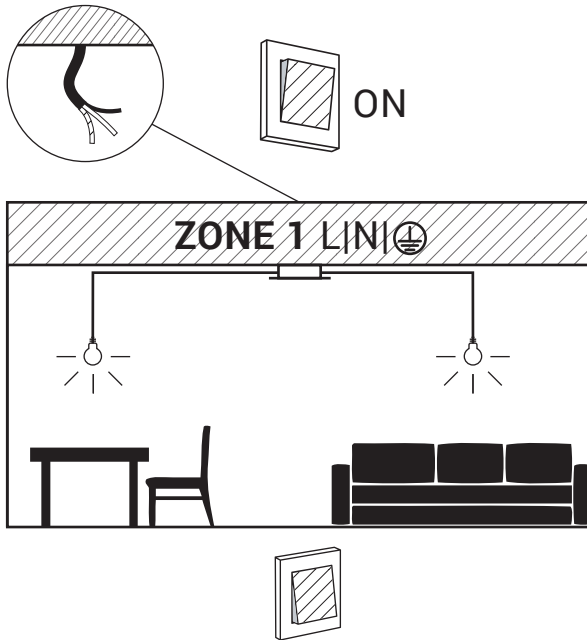

**WARNING!** THIS CANOPY IS DESIGNED TO WORK ONLY WITH CAMELEON CABLES AND CAMELEON SHADES.

THE FIXTURE MAY ONLY BE INSTALLED AND CONNECTED BY PERSONS QUALIFIED FOR WORK WITH ELECTRICAL EQUIPMENT.

MAX 8