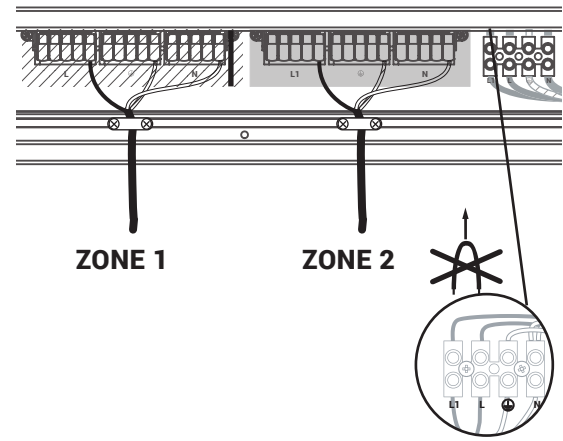

**WARNING!** THIS CANOPY IS DESIGNED TO WORK ONLY WITH CAMELEON CABLES AND CAMELEON SHADES.

THE FIXTURE MAY ONLY BE INSTALLED AND CONNECTED BY PERSONS QUALIFIED FOR WORK WITH ELECTRICAL EQUIPMENT.

MAX 8

MAX 4+4

MAX 12

MAX 8+4