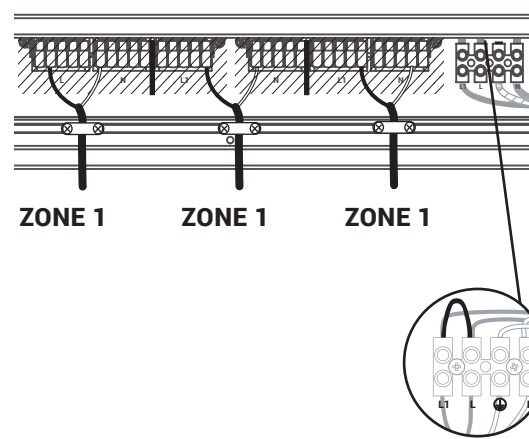

**WARNING!** THIS CANOPY IS DESIGNED TO WORK ONLY WITH CAMELEON CABLES AND CAMELEON SHADES.

THE FIXTURE MAY ONLY BE INSTALLED AND CONNECTED BY PERSONS QUALIFIED FOR WORK WITH ELECTRICAL EQUIPMENT.

MAX 8

MAX 4+4

MAX 12

MAX 8+4