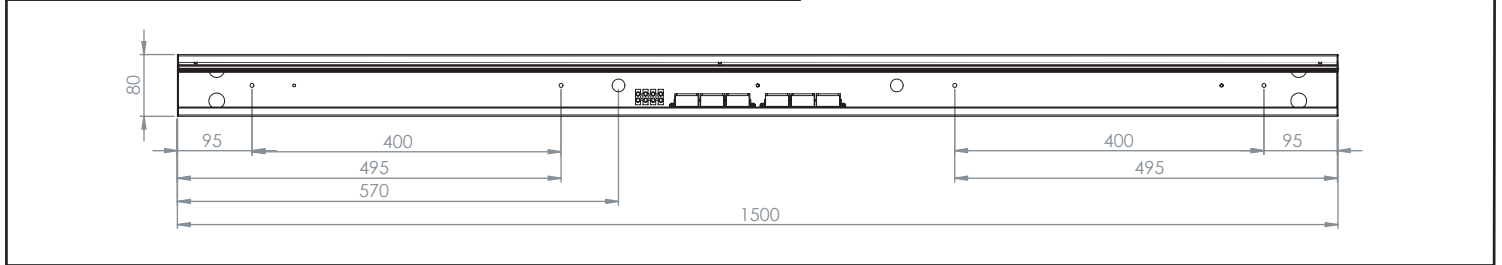

**WARNING!** THIS CANOPY IS DESIGNED TO WORK ONLY WITH CAMELEON CABLES AND CAMELEON SHADES.

THE FIXTURE MAY ONLY BE INSTALLED AND CONNECTED BY PERSONS QUALIFIED FOR WORK WITH ELECTRICAL EQUIPMENT.

MAX 8

MAX 4+4

MAX 12

MAX 8+4