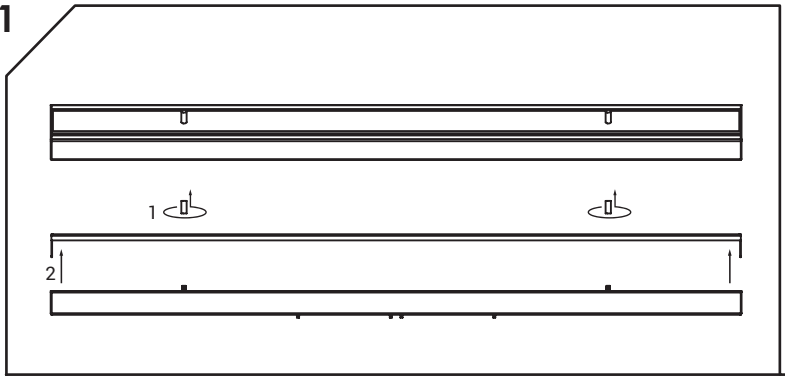

**WARNING!** THIS CANOPY IS DESIGNED TO WORK ONLY WITH CAMELEON CABLES AND CAMELEON SHADES.

THE FIXTURE MAY ONLY BE INSTALLED AND CONNECTED BY PERSONS QUALIFIED FOR WORK WITH ELECTRICAL EQUIPMENT.

MAX 8

MAX 4+4

MAX 12

MAX 8+4