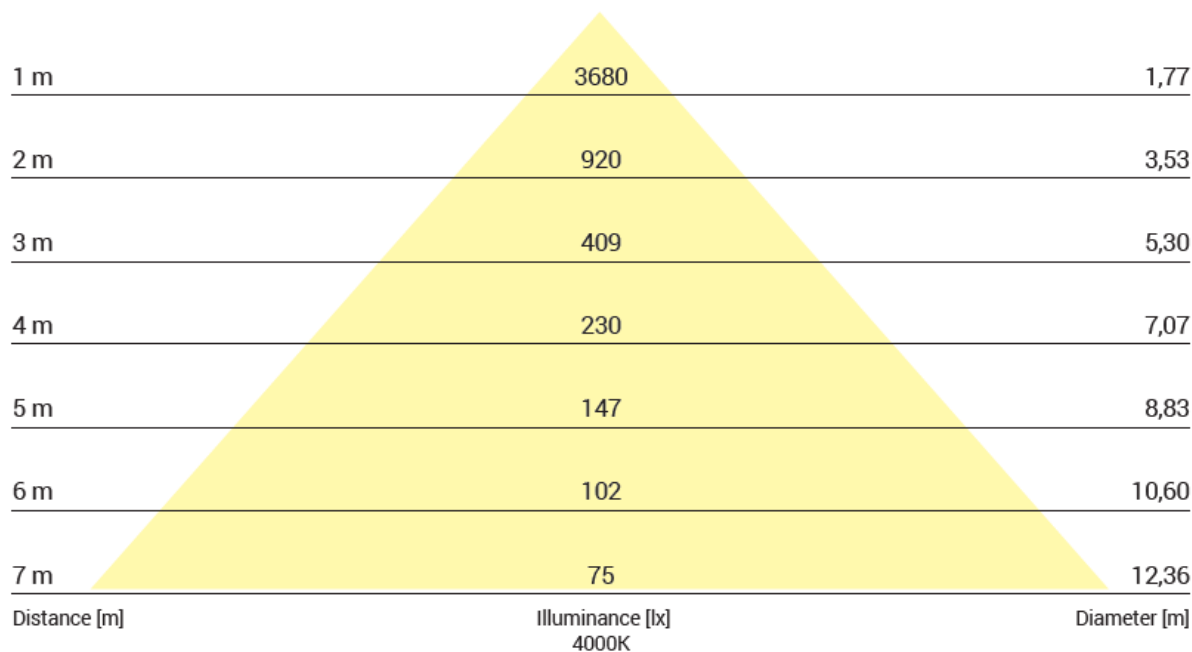

Nowodvorski sp. j.

ul. Bojemskiego 11, 42-202 Częstochowa, POLSKA, NIP: PL 5731015208

Tel. +48 34 344 91 10, 344 91 11, fax +48 34 344 91 12

www.nowodvorski.com

Photometric data

| | |
|-----------------------------|------------|
| Total luminous flux: | 5405 lm |
| Color temperature: | 4019 K |
| x: | 0.3793 |
| y: | 0.3750 |
| Color rendering index: | 84.19 |
| Wattage: | 38.76 W |
| U | 229.995 V |
| I | 0.172 A |
| Power factor: | 0.981 |
| Luminous efficacy: | 139 lm/W |
| Flux in lower hemisphere: | 100.0 % |
| Flux in upper hemisphere: | 0.0 % |
| Maximum luminous intensity: | 3680.09 cd |
| Light output ratio (LOR): | 100.00% |

Beam cone diagram
Beam angle 83°

Nowodvorski sp. j.

ul. Bojemskiego 11, 42-202 Częstochowa, POLSKA, NIP: PL 5731015208

Tel. +48 34 344 91 10, 344 91 11, fax +48 34 344 91 12

www.nowodvorski.com

LUMINOUS INTENSITY DISTRIBUTION DIAGRAM