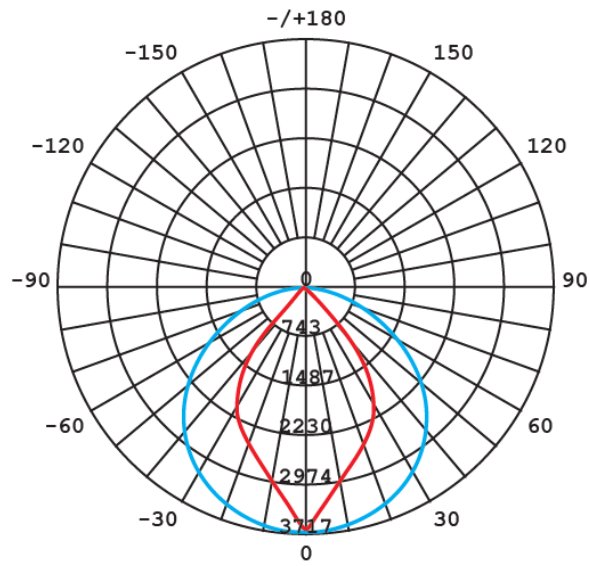

Nowodvorski sp. j.

ul. Bojemskiego 11, 42-202 Częstochowa, POLSKA, NIP: PL 5731015208

Tel. +48 34 344 91 10, 344 91 11, fax +48 34 344 91 12

www.nowodvorski.com

Photometric data

| | |
|-----------------------------|------------|
| Total luminous flux: | 5405 lm |
| Color temperature: | 4019 K |
| x: | 0.3793 |
| y: | 0.3750 |
| Color rendering index: | 84.19 |
| Wattage: | 38.76 W |
| U | 229.995 V |
| I | 0.172 A |
| Power factor: | 0.981 |
| Luminous efficacy: | 139 lm/W |
| Flux in lower hemisphere: | 100.0 % |
| Flux in upper hemisphere: | 0.0 % |
| Maximum luminous intensity: | 3680.09 cd |
| Light output ratio (LOR): | 100.00% |

Beam cone diagram
Beam angle 83°

Nowodvorski sp. j.

ul. Bojemskiego 11, 42-202 Częstochowa, POLSKA, NIP: PL 5731015208

Tel. +48 34 344 91 10, 344 91 11, fax +48 34 344 91 12

www.nowodvorski.com

LUMINOUS INTENSITY DISTRIBUTION DIAGRAM