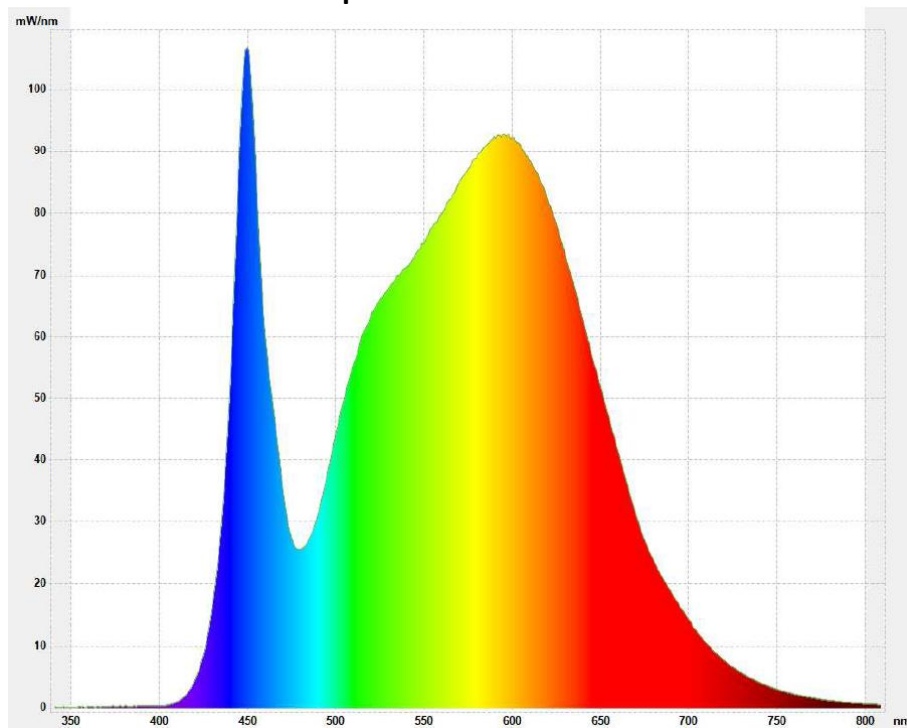

Spectral distribution

Nowodvorski sp. j.

ul. Bojemskiego 11, 42-202 Częstochowa, POLSKA, NIP: PL 5731015208

Tel. +48 34 344 91 10, 344 91 11, fax +48 34 344 91 12

www.nowodvorski.com