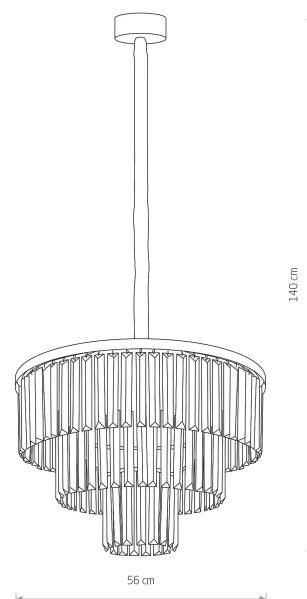

LUMINAIRE MODEL

**CRISTAL M
7616**CATALOGUE GROUP
COUNTRY OF ORIGIN**KATALOG 2022
MADE IN POLAND**

LIGHT SOURCE **E14**
 LIGHT SOURCES TYPE **Replaceable**
 MAXIMUM WATTAGE **40W**
 LAMP INCLUDES SOURCE OF LIGHT **No**
 NUMBER OF LIGHT SOURCES **9**
 IP **IP20**
 PRZEZNACZENIE **Wewnętrzna**

PACKAGE DIMENSIONS (L/W/H) **57cm/57cm/30cm**

WEIGHT NETTO/BR **8kg/10,82kg**

ASSEMBLY METHOD **Hanger**

LEADING/SUPPLEMENTARY COLOR **Transparent, Black**

MATERIALS **Crystal, Painted steel**

STYLE **Glamour**

ELECTRICAL SECURITY CLASS **I**

POWER SUPPLY **220-230V/50/60Hz**

DIMENSIONS

5 903139761697

Nowodvorski
LIGHTING

CATALOGUE CARD

LUMINAIRE MODEL

CRISTAL M