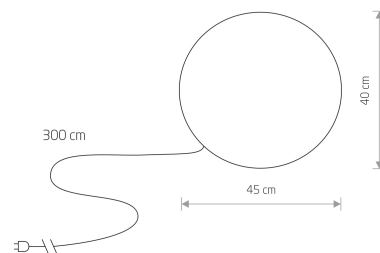

LUMINAIRE MODEL

CUMULUS M
6977CATALOGUE GROUP
COUNTRY OF ORIGIN**KATALOG 2022**
MADE IN POLAND

LIGHT SOURCE **E27**
 LIGHT SOURCES TYPE **Replaceable**
 MAXIMUM WATTAGE **1x60W**
 LAMP INCLUDES SOURCE OF LIGHT **No**
 NUMBER OF LIGHT SOURCES **1**
 IP **IP44**
Exterior use

PACKAGE DIMENSIONS (L/W/H) **46cm/46cm/42cm**

NET/GROSS WEIGHT **2kg/2,2kg**

ASSEMBLY METHOD **Free-standing/Pin for ground/Sheet metal for hard base**

LEADING/SUPPLEMENTARY COLOR **White**

MATERIALS **Plastic PE**

STYLE **Modern**

ELECTRICAL SECURITY CLASS **II**

POWER SUPPLY **~220-230V/50/60Hz**

DIMENSIONS

5 903139697798