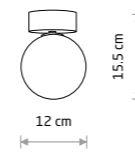

KIER S

painting steel, glass

10302 10623

1xG9, max 12W