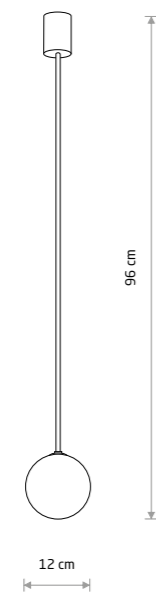

KIER L 10308

KIER M

painting steel, glass

10307 10306

1xG9, max 12W only LED

KIER M 10307

KIER L

painting steel, glass

10310 10308

1xG9, max 12W only LED

KIER S

painting steel, glass

10302 10623

1xG9, max 12W

PIK 10301

PIK

painting aluminum, glass

10299

1xG9, max 12W only LED

PIK

painting aluminum, glass

10300

2xG9, max 12W only LED

PIK

painting aluminum, glass

10301

3xG9, max 12W only LED