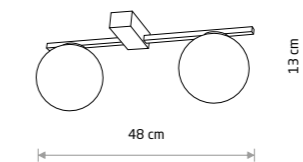

PIK

painting aluminum, glass

10300

2xG9, max 12W only LED