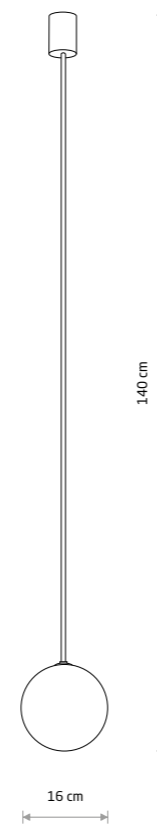

KIER L 10308

KIER M

painting steel, glass

10307 10306

1xG9, max 12W only LED

KIER M 10307

KIER L

painting steel, glass

10310 10308

1xG9, max 12W only LED

KIER S

painting steel, glass

10302 10623

1xG9, max 12W

PIK 10301

PIK

painting aluminum, glass

10299

1xG9, max 12W only LED

PIK

painting aluminum, glass

10300

2xG9, max 12W only LED

PIK

painting aluminum, glass

10301

3xG9, max 12W only LED