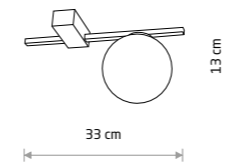

10310 10308

1xG9, max 12W only LED

KIER S

painting steel, glass

10302 10623

1xG9, max 12W

PIK 10301

PIK