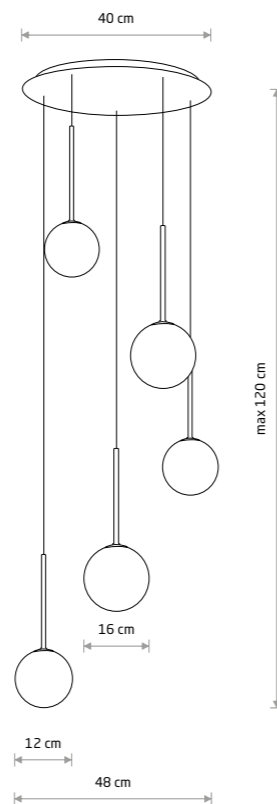

KARO 10304

KARO
painted steel, glass
10304
3xG9, max 1.2W only LED

KARO 10934

KARO
painted steel, glass
10934
8xG9, max 1.2W only LED

KARO
painted steel, glass
10305
1xG9, max 1.2W only LED

KARO
painted steel, glass
10303
5xG9, max 1.2W only LED