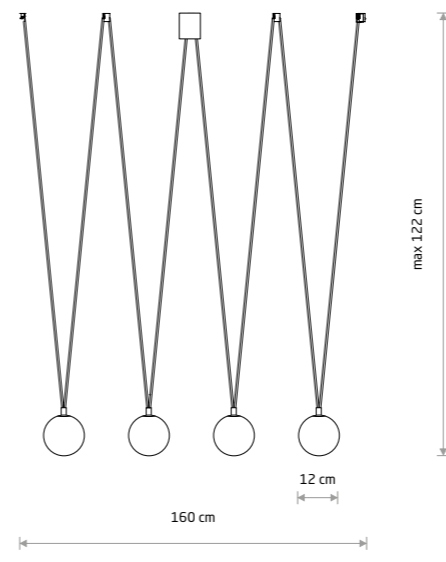

SLING IV 10354

SLING V 10355

SLING IV
glass, painted steel

- 10354
- 4xG9, max 12W only LED

SLING V
glass, painted steel

- 10355
- 5xG9, max 12W only LED