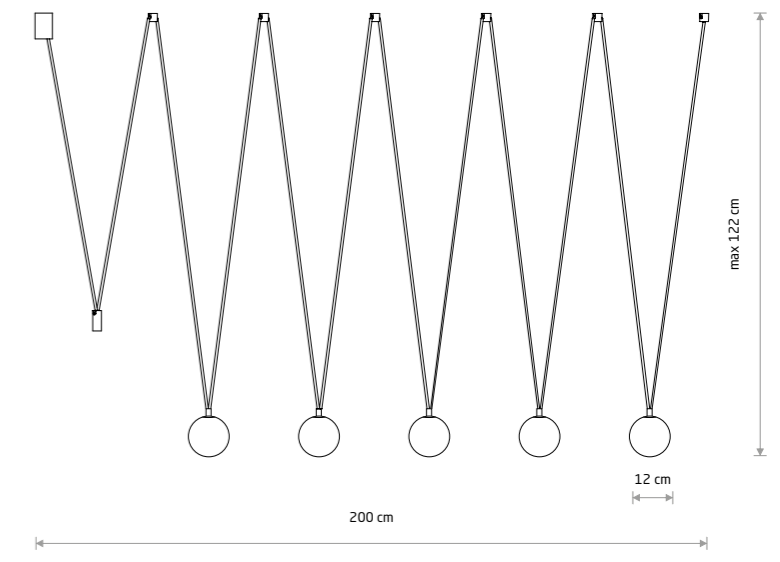

SLING IV 10354

SLING V 10355

SLING IV
glass, painted steel

- 10354
- 4xG9, max 12W only LED

SLING V
glass, painted steel

- 10355
- 5xG9, max 12W only LED