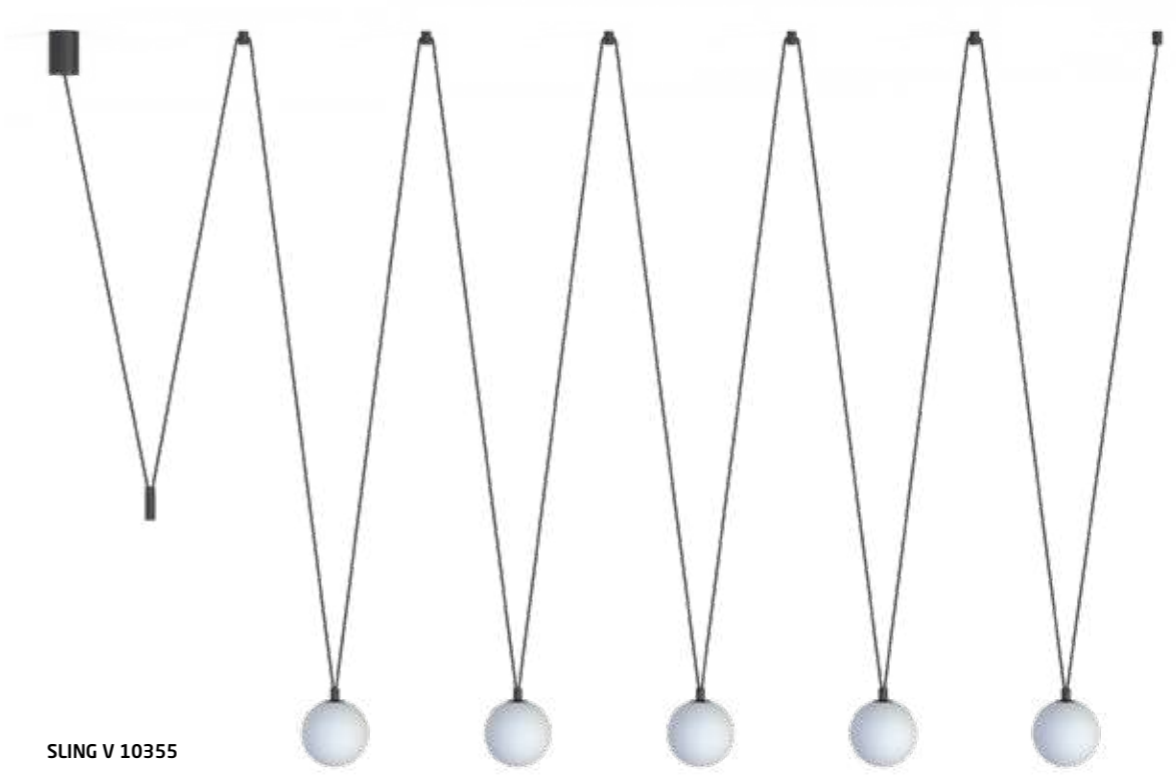

SLING IV 10354

SLING V 10355

SLING IV
glass, painted steel

- 10354
- 4xG9, max 12W only LED

SLING V
glass, painted steel

- 10355
- 5xG9, max 12W only LED