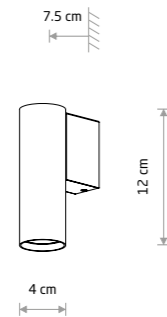

### FOURTY WALL S

painting steel

10746 10747

10888 10889

1xGU10 R35, max 10W only LED

solid brass, painting steel

10748

1xGU10 R35, max 10W only LED