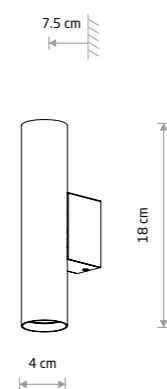

FOURTY WALL S

painting steel

10746 10747

10888 10889

1xGU10 R35, max 10W only LED

solid brass, painting steel

10748

1xGU10 R35, max 10W only LED

FOURTY WALL XL

painting steel

10758 10759

10892 10893

2xGU10 R35, max 10W only LED

solid brass, painting steel

10760

2xGU10 R35, max 10W only LED

FOURTY WALL M

painting steel

10752 10753

10890 10891

2xGU10 R35, max 10W only LED

solid brass, painting steel

10754

2xGU10 R35, max 10W only LED