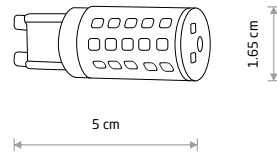

BULB LED G9, 4W

plastic PC

☐ 7503 3000K ☐ 7504 4000K

BULB LED G9, 4W 7504