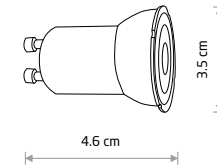

REFLECTOR LED, GU10, R35, 4W

plastic

☐ 10230 3000K ☐ 10231 4000K

REFLECTOR LED, GU10, R35, 4W 10230