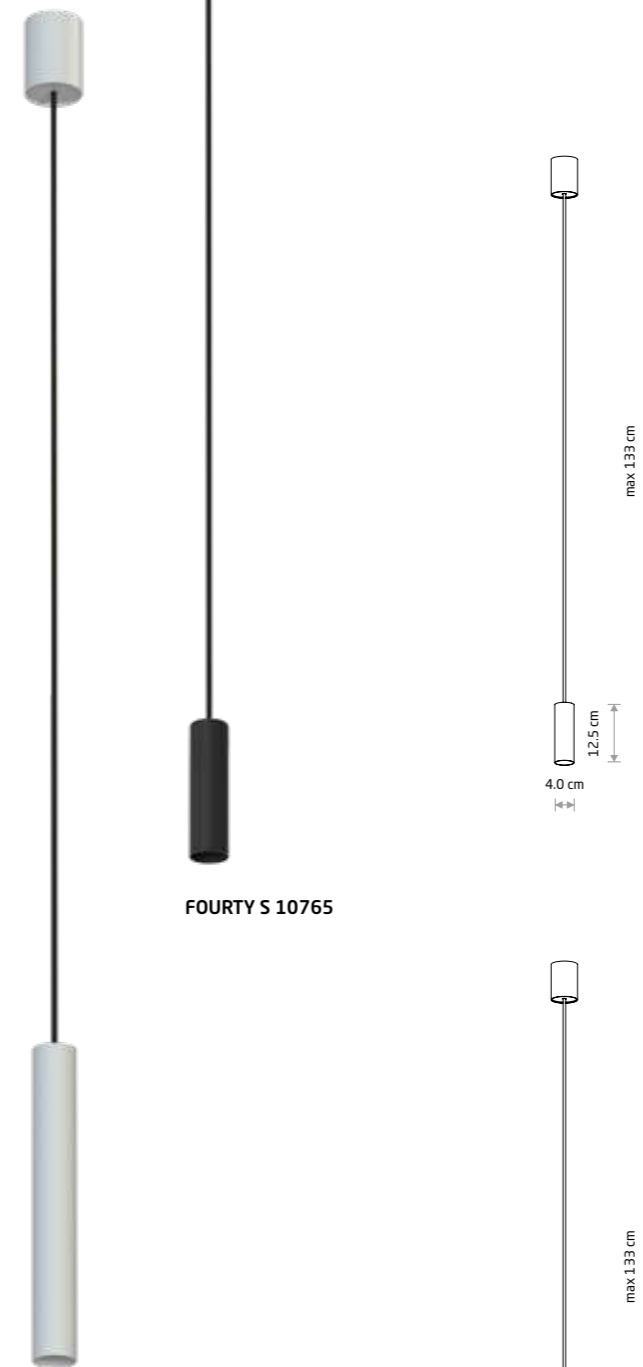

**FOURTY S**  
 painted steel

10734 10735  
 10883 10884

1xGU10 R35, max 10W only LED

**solid brass**

10882

1xGU10 R35, max 10W only LED

4 cm  
 18.5 cm

**FOURTY M**  
 painted aluminum

1xGU10 R35, max 10W only LED

**solid brass**

10897

1xGU10 R35, max 10W only LED

4 cm  
 110 cm

**FOURTY L**  
 painted aluminum

10822 10823  
 10895 10896

1xGU10 R35, max 10W only LED

**solid brass**

10894

1xGU10 R35, max 10W only LED

4 cm  
 90 cm

**FOURTY S**  
 painted steel

10764 10765  
 10900 10901

1xGU10 R35, max 10W only LED

**solid brass, painted steel**

10766

1xGU10 R35, max 10W only LED

4.0 cm  
 12.5 cm  
 max 133 cm

**FOURTY M**  
 painted steel

10770 10771  
 10902 10903

1xGU10 R35, max 10W only LED

**solid brass, painted steel**

10772