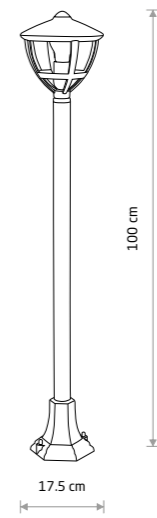

ANA 10499

ANA
painted aluminum, plastic PC

■ 10499
 1xE27, max 10W only LED
 IP44

ANA 10500

ANA
painted aluminum, plastic PC

■ 10500
 1xE27, max 10W only LED
 IP44

ANA
painted aluminum, plastic PC

■ 10501
 1xE27, max 10W only LED
 IP44

ANA
painted aluminum, plastic PC

■ 10502
 1xE27, max 10W only LED
 IP44

AMELIA 10495

AMELIA
painted aluminum, plastic PC

■ 10495
 1xE27, max 10W only LED
 IP44

AMELIA 10496

AMELIA
painted aluminum, plastic PC

■ 10496
 1xE27, max 10W only LED
 IP44

AMELIA
painted aluminum, plastic PC

■ 10497
 1xE27, max 10W only LED
 IP44

AMELIA
painted aluminum, plastic PC

■ 10498
 1xE27, max 10W only LED
 IP44