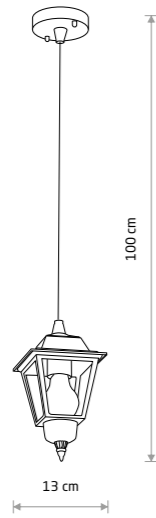

ANA 10499

ANA
painted aluminum, plastic PC

■ 10499
 1xE27, max 10W only LED
 IP44

ANA 10500

ANA
painted aluminum, plastic PC

■ 10500
 1xE27, max 10W only LED
 IP44

ANA
painted aluminum, plastic PC

■ 10501
 1xE27, max 10W only LED
 IP44

ANA
painted aluminum, plastic PC

■ 10502
 1xE27, max 10W only LED
 IP44

AMELIA 10495

AMELIA
painted aluminum, plastic PC

■ 10495
 1xE27, max 10W only LED
 IP44

AMELIA 10496

AMELIA
painted aluminum, plastic PC

■ 10496
 1xE27, max 10W only LED
 IP44

AMELIA
painted aluminum, plastic PC

■ 10497
 1xE27, max 10W only LED
 IP44

AMELIA
painted aluminum, plastic PC

■ 10498
 1xE27, max 10W only LED
 IP44