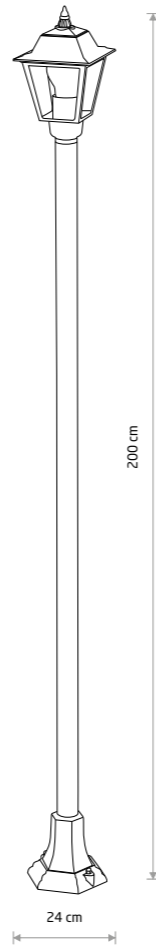

ANA 10499

ANA
painted aluminum, plastic PC

■ 10499
 1xE27, max 10W only LED
 IP44

ANA 10500

ANA
painted aluminum, plastic PC

■ 10500
 1xE27, max 10W only LED
 IP44

ANA
painted aluminum, plastic PC

■ 10501
 1xE27, max 10W only LED
 IP44

ANA
painted aluminum, plastic PC

■ 10502
 1xE27, max 10W only LED
 IP44

AMELIA 10495

AMELIA
painted aluminum, plastic PC

■ 10495
 1xE27, max 10W only LED
 IP44

AMELIA 10496

AMELIA
painted aluminum, plastic PC

■ 10496
 1xE27, max 10W only LED
 IP44

AMELIA
painted aluminum, plastic PC

■ 10497
 1xE27, max 10W only LED
 IP44

AMELIA
painted aluminum, plastic PC

■ 10498
 1xE27, max 10W only LED
 IP44