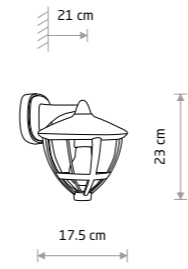

ANA 10499

ANA
painted aluminum, plastic PC

■ 10499
 1xE27, max 10W only LED
 IP44

ANA 10500

ANA
painted aluminum, plastic PC

■ 10500
 1xE27, max 10W only LED
 IP44

ANA
painted aluminum, plastic PC

■ 10501
 1xE27, max 10W only LED
 IP44

ANA
painted aluminum, plastic PC

■ 10502
 1xE27, max 10W only LED
 IP44

AMELIA 10495

AMELIA
painted aluminum, plastic PC

■ 10495
 1xE27, max 10W only LED
 IP44

AMELIA 10496

AMELIA
painted aluminum, plastic PC

■ 10496
 1xE27, max 10W only LED
 IP44

AMELIA
painted aluminum, plastic PC

■ 10497
 1xE27, max 10W only LED
 IP44

AMELIA
painted aluminum, plastic PC

■ 10498
 1xE27, max 10W only LED
 IP44