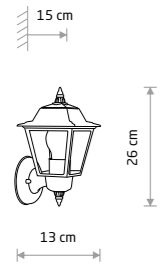

ANA 10499

ANA
painted aluminum, plastic PC

■ 10499
 1xE27, max 10W only LED
 IP44

ANA 10500

ANA
painted aluminum, plastic PC

■ 10500
 1xE27, max 10W only LED
 IP44

ANA
painted aluminum, plastic PC

■ 10501
 1xE27, max 10W only LED
 IP44

ANA
painted aluminum, plastic PC

■ 10502
 1xE27, max 10W only LED
 IP44

AMELIA 10495

AMELIA
painted aluminum, plastic PC

■ 10495
 1xE27, max 10W only LED
 IP44

AMELIA 10496

AMELIA
painted aluminum, plastic PC

■ 10496
 1xE27, max 10W only LED
 IP44

AMELIA
painted aluminum, plastic PC

■ 10497
 1xE27, max 10W only LED
 IP44

AMELIA
painted aluminum, plastic PC

■ 10498
 1xE27, max 10W only LED
 IP44