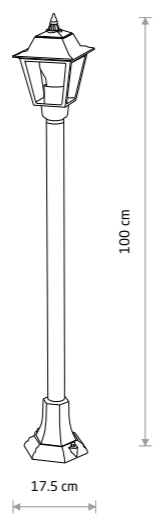

ANA 10499

ANA
painted aluminum, plastic PC

■ 10499
 1xE27, max 10W only LED
 IP44

ANA 10500

ANA
painted aluminum, plastic PC

■ 10500
 1xE27, max 10W only LED
 IP44

ANA
painted aluminum, plastic PC

■ 10501
 1xE27, max 10W only LED
 IP44

ANA
painted aluminum, plastic PC

■ 10502
 1xE27, max 10W only LED
 IP44

AMELIA 10495

AMELIA
painted aluminum, plastic PC

■ 10495
 1xE27, max 10W only LED
 IP44

AMELIA 10496

AMELIA
painted aluminum, plastic PC

■ 10496
 1xE27, max 10W only LED
 IP44

AMELIA
painted aluminum, plastic PC

■ 10497
 1xE27, max 10W only LED
 IP44

AMELIA
painted aluminum, plastic PC

■ 10498
 1xE27, max 10W only LED
 IP44