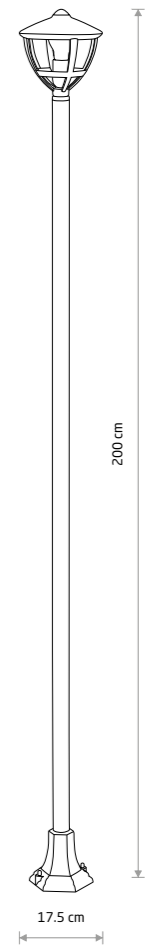

ANA 10499

ANA
painted aluminum, plastic PC

■ 10499
 1xE27, max 10W only LED
 IP44

ANA 10500

ANA
painted aluminum, plastic PC

■ 10500
 1xE27, max 10W only LED
 IP44

ANA
painted aluminum, plastic PC

■ 10501
 1xE27, max 10W only LED
 IP44

ANA
painted aluminum, plastic PC

■ 10502
 1xE27, max 10W only LED
 IP44

AMELIA 10495

AMELIA
painted aluminum, plastic PC

■ 10495
 1xE27, max 10W only LED
 IP44

AMELIA 10496

AMELIA
painted aluminum, plastic PC

■ 10496
 1xE27, max 10W only LED
 IP44

AMELIA
painted aluminum, plastic PC

■ 10497
 1xE27, max 10W only LED
 IP44

AMELIA
painted aluminum, plastic PC

■ 10498
 1xE27, max 10W only LED
 IP44