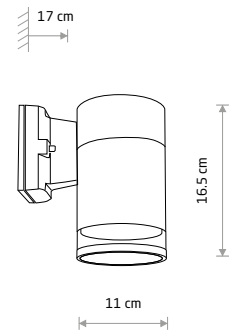

ROCK PRO 10687

**ROCK PRO**

painting aluminum, plastic PC

■ 10687

● 1xE27, max 25W only LED

IP44

ROCK PRO 10686

**ROCK PRO**

painting aluminum, plastic PC

■ 10686

● 1xE27, max 25W only LED

IP44

ROCK PRO 10688

**ROCK PRO**

painting aluminum, plastic PC

■ 10688

● 2xE27, max 25W only LED

IP44

ROCK PRO 10687