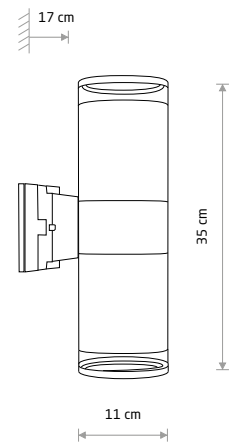

ROCK PRO 10687

**ROCK PRO**

painting aluminum, plastic PC

■ 10687

● 1xE27, max 25W only LED

IP44

ROCK PRO 10686

**ROCK PRO**

painting aluminum, plastic PC

■ 10686

● 1xE27, max 25W only LED

IP44

ROCK PRO 10688

**ROCK PRO**

painting aluminum, plastic PC

■ 10688

● 2xE27, max 25W only LED

IP44

ROCK PRO 10687