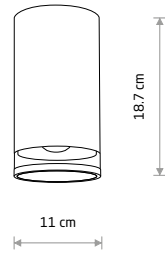

ROCK PRO 10687

**ROCK PRO**

painting aluminum, plastic PC

■ 10687

● 1xE27, max 25W only LED

IP44

ROCK PRO 10686

**ROCK PRO**

painting aluminum, plastic PC

■ 10686

● 1xE27, max 25W only LED

IP44

ROCK PRO 10688

**ROCK PRO**

painting aluminum, plastic PC

■ 10688

● 2xE27, max 25W only LED

IP44

ROCK PRO 10687