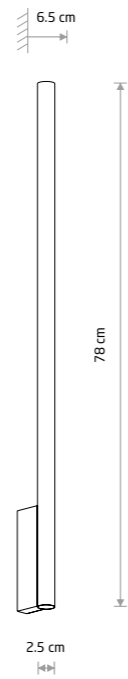

LASER WALL XL 10828

**LASER WALL XL**

painted steel

- 10826
- 10827
- 10830
- 10831
- 10832

2xG9, max 10W only LED

solid brass, painted steel

- 10828

2xG9, max 10W only LED

**LASER WALL**

painted steel

- 8048
- 8047
- 10562
- 10563
- 10564

2xG9, max 10W only LED

solid brass, painted steel

- 8308

2xG9, max 10W only LED

LASER WALL 10562

LASER WALL 10563

LASER WALL 10564

Scan QR code to watch video manual on changing the bulb.