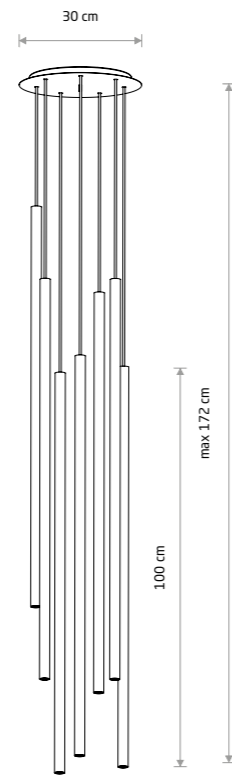

LASER 1000 7668

LASER 1000

Painted steel

7667

7xG9, max 10W only LED

Solid brass, painted steel

7668

7xG9, max 10W only LED

LASER 750

Painted steel

10907 10908 10910

10911 10912

1xG9, max 10W only LED

LASER 750 10910

LASER 900

Painted steel

10913 10914 10915

10916 10917

1xG9, max 10W only LED

LASER 900 10917

LASER 1100

Painted steel

10918 10920 10921

10922 10923

1xG9, max 10W only LED

LASER 1100 10922