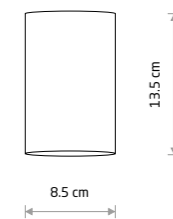

BRAVO 8364

BRAVO 8365

**BRAVO**  
painted aluminum, glass

8364 8365

1xGU10, max 15W only LED

IP54

ALPHA 8362

**ALPHA**  
painted aluminum, glass