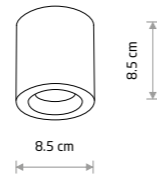

CEARA 10713

CEARA 10716

**CEARA**  
aluminum

10713 10714

10715 10716

1xGU10, max 15W only LED

IP44

BOL 10483