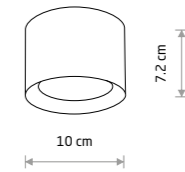

CEARA 10713

CEARA 10716

**CEARA**  
aluminum

10713 10714

10715 10716

1xGU10, max 15W only LED

IP44

BOL 10483