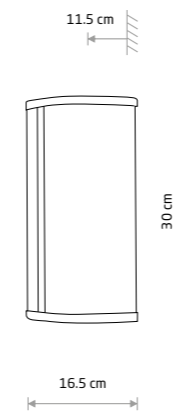

TORCH 8123

TORCH

chrome plated steel, glass

8123

1xG9, max 10W only LED
IP44

BALI 9353

BALI

glass, painted steel

8053

1xE14, max 10W only LED

glass, chrome plated steel

9353

1xE14, max 10W only LED
IP44

PALMAS LED

aluminum, glass, plastic PC

10729 10730

PALMAS LED 10729

Item No.	Power	Colour temp.	Luminous flux	Beam angle	Colour Rendering Index (CRI)	Input	Safety type	Power factor	Ingress protection	Lifetime
10729	15W LED	4000K	1000 lm	130°	>90	~220-230 V, 50/60 Hz	⊕	>0.9	IP44	30000h
10730	15W LED	4000K	1000 lm	130°	>90	~220-230 V, 50/60 Hz	⊕	>0.9	IP44	30000h