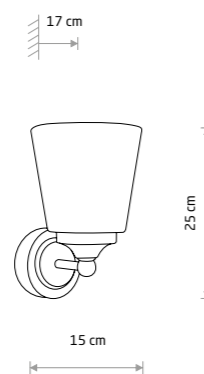

TORCH 8123

TORCH

chrome plated steel, glass

8123

1xG9, max 10W only LED
IP44

BALI 9353

BALI

glass, painted steel

8053

1xE14, max 10W only LED

glass, chrome plated steel

9353

1xE14, max 10W only LED
IP44

PALMAS LED

aluminum, glass, plastic PC

10729 10730

PALMAS LED 10729

Item No.	Power	Colour temp.	Luminous flux	Beam angle	Colour Rendering Index (CRI)	Input	Safety type	Power factor	Ingress protection	Lifetime
10729	15W LED	4000K	1000 lm	130°	>90	~220-230 V, 50/60 Hz	⊕	>0.9	IP44	30000h
10730	15W LED	4000K	1000 lm	130°	>90	~220-230 V, 50/60 Hz	⊕	>0.9	IP44	30000h