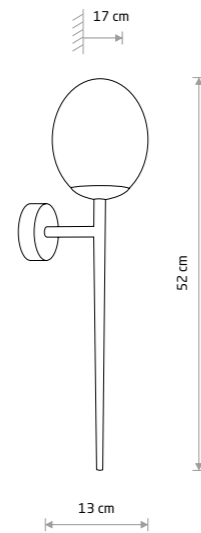

TORCH 8123

TORCH

chrome plated steel, glass

8123

1xG9, max 10W only LED
IP44

BALI 9353

BALI

glass, painted steel

8053

1xE14, max 10W only LED

glass, chrome plated steel

9353

1xE14, max 10W only LED
IP44

PALMAS LED

aluminum, glass, plastic PC

10729 10730

PALMAS LED 10729

Item No.	Power	Colour temp.	Luminous flux	Beam angle	Colour Rendering Index (CRI)	Input	Safety type	Power factor	Ingress protection	Lifetime
10729	15W LED	4000K	1000 lm	130°	>90	~220-230 V, 50/60 Hz	⊕	>0.9	IP44	30000h
10730	15W LED	4000K	1000 lm	130°	>90	~220-230 V, 50/60 Hz	⊕	>0.9	IP44	30000h