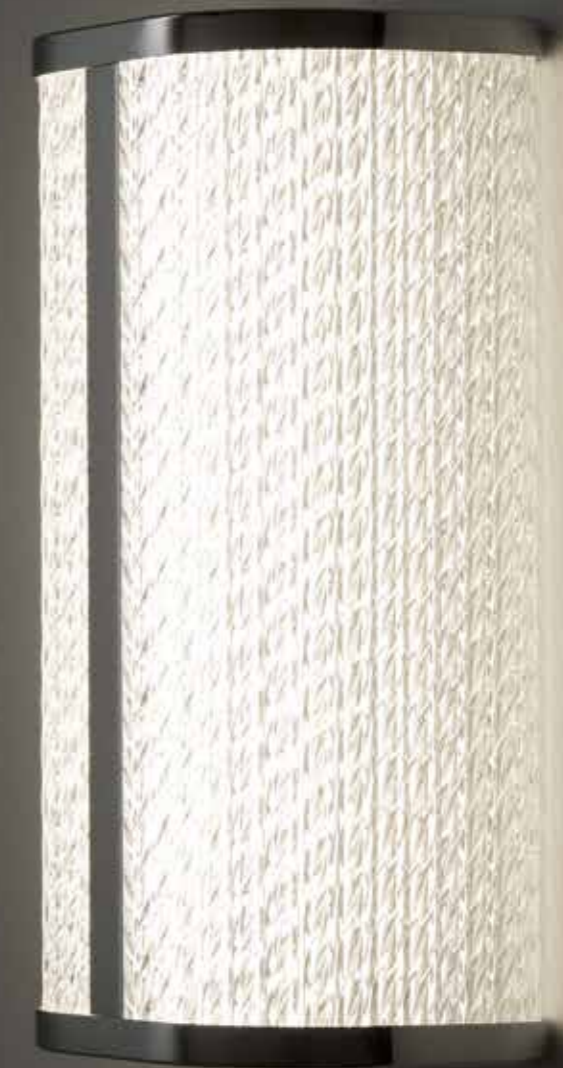

TORCH 8123

TORCH

chrome plated steel, glass

8123

1xG9, max 10W only LED
IP44

BALI 9353

BALI

glass, painted steel

8053

1xE14, max 10W only LED

glass, chrome plated steel

9353

1xE14, max 10W only LED
IP44

PALMAS LED

aluminum, glass, plastic PC

10729 10730

PALMAS LED 10729

Item No.	Power	Colour temp.	Luminous flux	Beam angle	Colour Rendering Index (CRI)	Input	Safety type	Power factor	Ingress protection	Lifetime
10729	15W LED	4000K	1000 lm	130°	>90	~220-230 V, 50/60 Hz	⊕	>0.9	IP44	30000h
10730	15W LED	4000K	1000 lm	130°	>90	~220-230 V, 50/60 Hz	⊕	>0.9	IP44	30000h