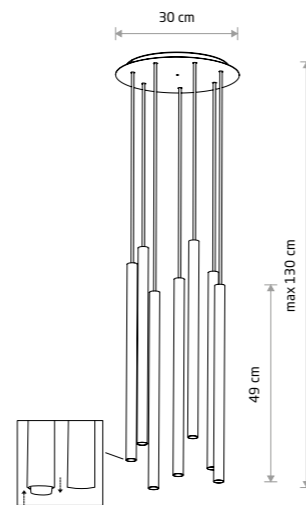

LASER 490 10705

**LASER 490**

painted steel

- 8922
- 8923
- 10705

• 10xG9, max 10W only LED

solid brass, painted steel

- 8924

• 10xG9, max 10W only LED

**LASER 490**

painted steel

- 8918
- 8920
- 10704

• 7xG9, max 10W only LED

solid brass, painted steel

- 8921

• 7xG9, max 10W only LED

LASER 490 10704