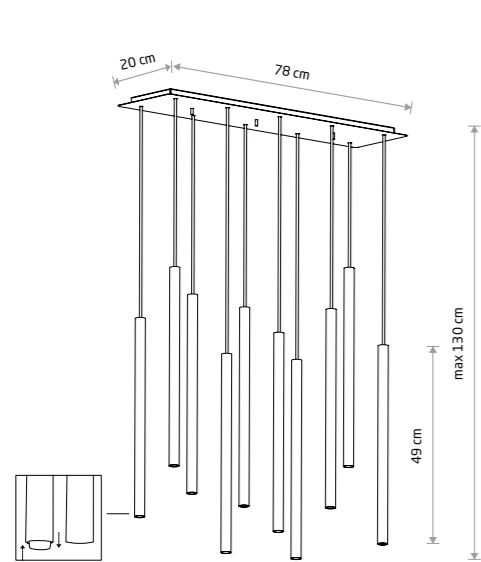

LASER 490 10705

**LASER 490**

painted steel

- 8922
- 8923
- 10705

• 10xG9, max 10W only LED

solid brass, painted steel

- 8924

• 10xG9, max 10W only LED

**LASER 490**

painted steel

- 8918
- 8920
- 10704

• 7xG9, max 10W only LED

solid brass, painted steel

- 8921

• 7xG9, max 10W only LED

LASER 490 10704