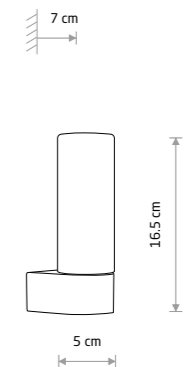

ARALIA 10527

ARALIA

brass-plated steel, glass

10527

1xG9, max 10W only LED

IP44

NATALIE 10727

NATALIE 10726

NATALIE 10724

NATALIE 10723

AGAVE 10526

AGAVE

brass-plated steel, glass

10526

1xG9, max 10W only LED

IP44

NATALIE

aluminum, glass

10726 10727 10728

2xG9, max 10W only LED

IP44

NATALIE

aluminum, glass

10723 10724 10725