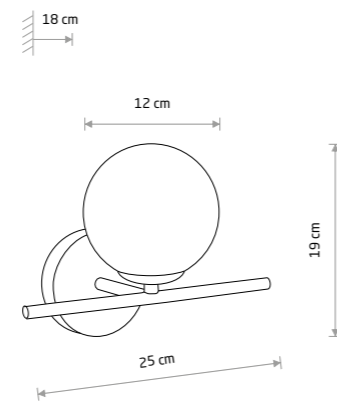

ARALIA 10527

ARALIA

brass-plated steel, glass

10527

1xG9, max 10W only LED

IP44

NATALIE 10727

NATALIE 10726

NATALIE 10724

NATALIE 10723

AGAVE 10526

AGAVE

brass-plated steel, glass

10526

1xG9, max 10W only LED

IP44

NATALIE

aluminum, glass

10726 10727 10728

2xG9, max 10W only LED

IP44

NATALIE

aluminum, glass

10723 10724 10725