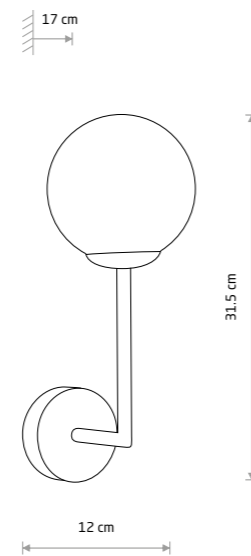

ARALIA 10527

ARALIA

brass-plated steel, glass

10527

1xG9, max 10W only LED

IP44

NATALIE 10727

NATALIE 10726

NATALIE 10724

NATALIE 10723

AGAVE 10526

AGAVE

brass-plated steel, glass

10526

1xG9, max 10W only LED

IP44

NATALIE

aluminum, glass

10726 10727 10728

2xG9, max 10W only LED

IP44

NATALIE

aluminum, glass

10723 10724 10725

1xG9, max 10W only LED

IP44