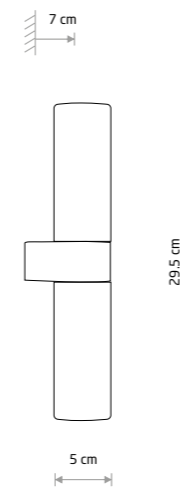

ARALIA 10527

ARALIA

brass-plated steel, glass

10527

1xG9, max 10W only LED

IP44

NATALIE 10727

NATALIE 10726

NATALIE 10724

NATALIE 10723

AGAVE 10526

AGAVE

brass-plated steel, glass

10526

1xG9, max 10W only LED

IP44

NATALIE

aluminum, glass

10726 10727 10728

2xG9, max 10W only LED

IP44

NATALIE

aluminum, glass

10723 10724 10725