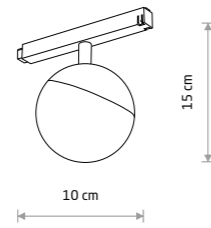

LVM LID LED 8W

painted aluminum, plastic PMMA

■ 10152 3000K ■ 10647 4000K