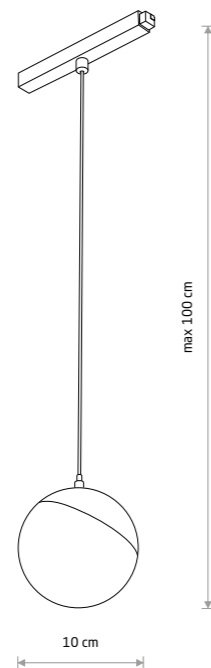

LVM LID LED 8W
10647

LVM LID LED 8W

painted aluminum, plastic PMMA

■ 10152 3000K ■ 10647 4000K

LVM LID LED 8W
10648

LVM LID LED 8W

painted aluminum, plastic PMMA

■ 10153 3000K ■ 10648 4000K

LVM LID LED 8W
10153

| Item No. | Power | Colour temp. | Luminous flux | Beam angle | Colour Rendering Index (CRI) | Voltage DC | Safety type | Ingress protection | Lifetime |
|----------|--------|--------------|---------------|------------|------------------------------|------------|-------------|--------------------|----------|
| 10152 | 8W LED | 3000K | 650 lm | 160° | >90 | 48V | ⚡ | IP20 | 30000h |
| 10647 | 8W LED | 4000K | 650 lm | 160° | >90 | 48V | ⚡ | IP20 | 30000h |
| 10153 | 8W LED | 3000K | 650 lm | 160° | >90 | 48V | ⚡ | IP20 | 30000h |
| 10648 | 8W LED | 4000K | 650 lm | 160° | >90 | 48V | ⚡ | IP20 | 30000h |

■ BLACK □ WHITE