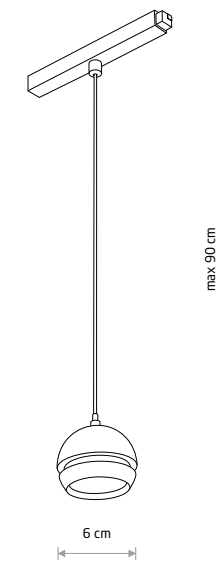

LVM SLOT LED 5W
10154

LVM SLOT LED 8W
10155

LVM SLOT LED 5W
10653

LVM SLOT LED 8W
10654

LVM SLOT LED 5W

■ painted aluminum, plastic PMMA

■ 10154 3000K ■ 10653 4000K

LVM SLOT LED 8W

■ painted aluminum, plastic PMMA

■ 10155 3000K ■ 10654 4000K

Item No.	Power	Colour temp.	Luminous flux	Beam angle	Colour Rendering Index (CRI)	Voltage DC	Safety type	Ingress protection	Lifetime
10154	5W LED	3000K	210 lm	100°	>90	48V	⚡	IP20	30000h
10653	5W LED	4000K	250 lm	100°	>90	48V	⚡	IP20	30000h
10155	8W LED	3000K	370 lm	100°	>90	48V	⚡	IP20	30000h
10654	8W LED	4000K	400 lm	100°	>90	48V	⚡	IP20	30000h