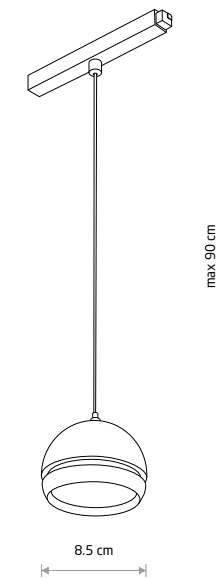

LVM SLOT LED 5W
10154

LVM SLOT LED 8W
10155

LVM SLOT LED 5W
10653

LVM SLOT LED 8W
10654

LVM SLOT LED 5W

■ painted aluminum, plastic PMMA

■ 10154 3000K ■ 10653 4000K

LVM SLOT LED 8W

■ painted aluminum, plastic PMMA

■ 10155 3000K ■ 10654 4000K

Item No.	Power	Colour temp.	Luminous flux	Beam angle	Colour Rendering Index (CRI)	Voltage DC	Safety type	Ingress protection	Lifetime
10154	5W LED	3000K	210 lm	100°	>90	48V	⚡	IP20	30000h
10653	5W LED	4000K	250 lm	100°	>90	48V	⚡	IP20	30000h
10155	8W LED	3000K	370 lm	100°	>90	48V	⚡	IP20	30000h
10654	8W LED	4000K	400 lm	100°	>90	48V	⚡	IP20	30000h