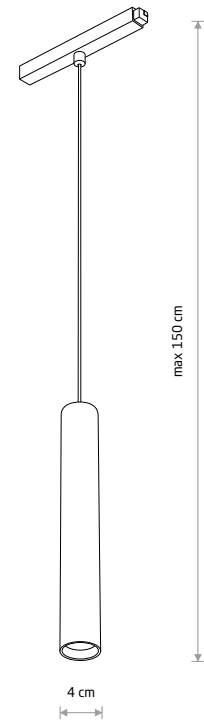

LVM ROLLER LED 9W
10652

LVM ROLLER LED 9W

■ painted aluminum, plastic

■ 10146 3000K ■ 10652 4000K

LVM ROLLER LED 9W
10146

Item No.	Power	Colour temp.	Luminous flux	Beam angle	Colour Rendering Index (CRI)	Voltage DC	Safety type	Ingress protection	Lifetime
10146	9W LED	3000K	620 lm	36°	>90	48V	⚡	IP20	30000h
10652	9W LED	4000K	680 lm	36°	>90	48V	⚡	IP20	30000h

■ BLACK