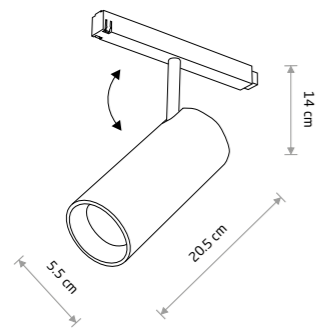

LVM SPOT LED 15W  
10147

LVM SPOT LED 9W  
10142

LVM SPOT LED 15W  
10655

LVM SPOT LED 9W  
10656

**LVM SPOT LED 15W**

painted aluminum, plastic

■ 10147 3000K ■ 10655 4000K

**LVM SPOT LED 9W**

painted aluminum, plastic

■ 10142 3000K ■ 10656 4000K

Item No.	Power	Colour temp.	Luminous flux	Beam angle	Colour Rendering Index (CRI)	Voltage DC	Safety type	Ingress protection	Lifetime
10147	15W LED	3000K	1020 lm	30°	>90	48V	⚡	IP20	30000h
10655	15W LED	4000K	1100 lm	30°	>90	48V	⚡	IP20	30000h

Item No.	Power	Colour temp.	Luminous flux	Beam angle	Colour Rendering Index (CRI)	Voltage DC	Safety type	Ingress protection	Lifetime
10142	9W LED	3000K	780 lm	30°	>90	48V	⚡	IP20	30000h
10656	9W LED	4000K	850 lm	30°	>90	48V	⚡	IP20	30000h