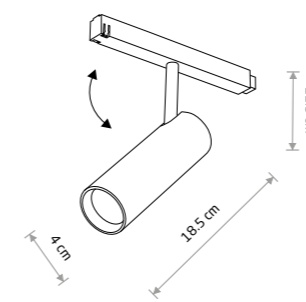

LVM SPOT LED 15W  
10147

LVM SPOT LED 9W  
10142

LVM SPOT LED 15W  
10655

LVM SPOT LED 9W  
10656

**LVM SPOT LED 15W**

painted aluminum, plastic

■ 10147 3000K ■ 10655 4000K

**LVM SPOT LED 9W**

painted aluminum, plastic

■ 10142 3000K ■ 10656 4000K

Item No.	Power	Colour temp.	Luminous flux	Beam angle	Colour Rendering Index (CRI)	Voltage DC	Safety type	Ingress protection	Lifetime
10147	15W LED	3000K	1020 lm	30°	>90	48V	⚡	IP20	30000h
10655	15W LED	4000K	1100 lm	30°	>90	48V	⚡	IP20	30000h

Item No.	Power	Colour temp.	Luminous flux	Beam angle	Colour Rendering Index (CRI)	Voltage DC	Safety type	Ingress protection	Lifetime
10142	9W LED	3000K	780 lm	30°	>90	48V	⚡	IP20	30000h
10656	9W LED	4000K	850 lm	30°	>90	48V	⚡	IP20	30000h