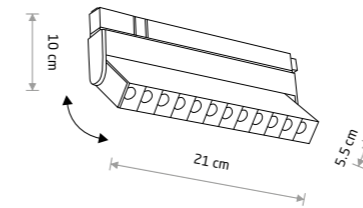

LVM FOCUS OUT LED 9W

■ painted aluminum, plastic

■ 10145 3000K ■ 10646 4000K

Item No.	Power	Colour temp.	Luminous flux	Beam angle	Colour Rendering Index (CRI)	Voltage DC	Safety type	Ingress protection	Lifetime
10151	15W LED	3000K	1300 lm	30°	>90	48V	⚡	IP20	30000h
10645	15W LED	4000K	1400 lm	30°	>90	48V	⚡	IP20	30000h

Item No.	Power	Colour temp.	Luminous flux	Beam angle	Colour Rendering Index (CRI)	Voltage DC	Safety type	Ingress protection	Lifetime
10145	9W LED	3000K	800 lm	30°	>90	48V	⚡	IP20	30000h
10646	9W LED	4000K	880 lm	30°	>90	48V	⚡	IP20	30000h