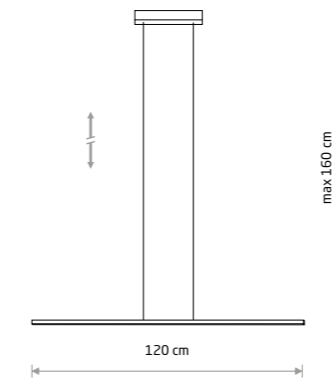

BAR LED M 10364

### BAR LED S

■ painted aluminum, painted steel,  
plastic PMMA

■ 10363 3000K ■ 10847 4000K

### BAR LED M

■ painted aluminum, painted steel,  
plastic PMMA

■ 10364 3000K ■ 10848 4000K

### BAR LED L

■ painted aluminum, painted steel,  
plastic PMMA

■ 10365 3000K ■ 10850 4000K

Item No.	Power	Colour temp.	Luminous flux	Beam angle	Colour Rendering Index (CRI)	Input	Safety type	Power factor	Ingress protection	Lifetime
10363	21W LED	3000K	1000 lm	100°	>80	~220-230 V, 50/60 Hz	⊕	>0.5	IP20	30000h
10847	21W LED	4000K	1300 lm	100°	>80	~220-230 V, 50/60 Hz	⊕	>0.5	IP20	30000h
10364	24W LED	3000K	1150 lm	100°	>80	~220-230 V, 50/60 Hz	⊕	>0.5	IP20	30000h
10848	24W LED	4000K	1500 lm	100°	>80	~220-230 V, 50/60 Hz	⊕	>0.5	IP20	30000h
10365	27W LED	3000K	1300 lm	100°	>80	~220-230 V, 50/60 Hz	⊕	>0.5	IP20	30000h
10850	27W LED	4000K	1700 lm	100°	>80	~220-230 V, 50/60 Hz	⊕	>0.5	IP20	30000h