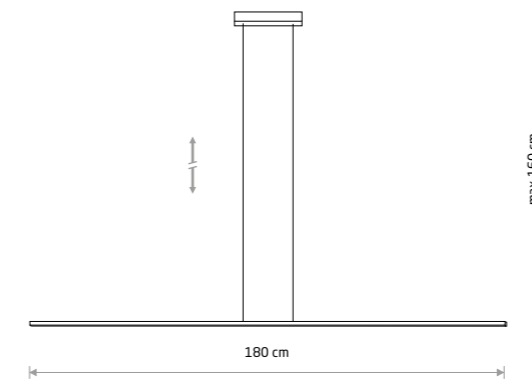

BAR LED L

■ painted aluminum, painted steel,
plastic PMMA

■ 10365 3000K ■ 10850 4000K

Item No.	Power	Colour temp.	Luminous flux	Beam angle	Colour Rendering Index (CRI)	Input	Safety type	Power factor	Ingress protection	Lifetime
10363	21W LED	3000K	1000 lm	100°	>80	~220-230 V, 50/60 Hz	⊕	>0.5	IP20	30000h
10847	21W LED	4000K	1300 lm	100°	>80	~220-230 V, 50/60 Hz	⊕	>0.5	IP20	30000h
10364	24W LED	3000K	1150 lm	100°	>80	~220-230 V, 50/60 Hz	⊕	>0.5	IP20	30000h
10848	24W LED	4000K	1500 lm	100°	>80	~220-230 V, 50/60 Hz	⊕	>0.5	IP20	30000h
10365	27W LED	3000K	1300 lm	100°	>80	~220-230 V, 50/60 Hz	⊕	>0.5	IP20	30000h
10850	27W LED	4000K	1700 lm	100°	>80	~220-230 V, 50/60 Hz	⊕	>0.5	IP20	30000h