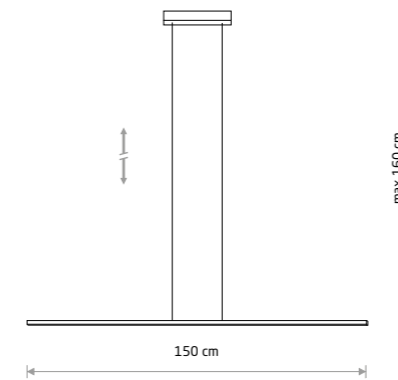

### BAR LED S

■ painted aluminum, painted steel,  
plastic PMMA

■ 10363 3000K ■ 10847 4000K