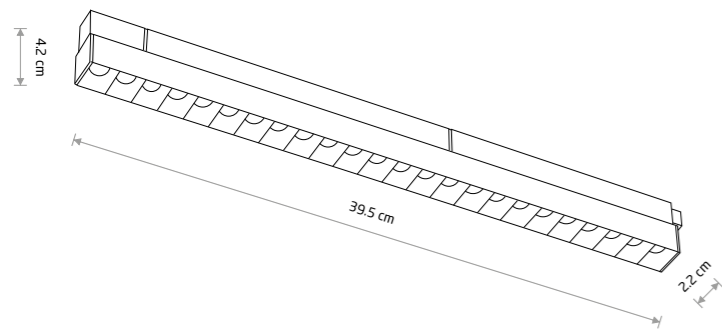

■ 10150 3000K ■ 10643 4000K