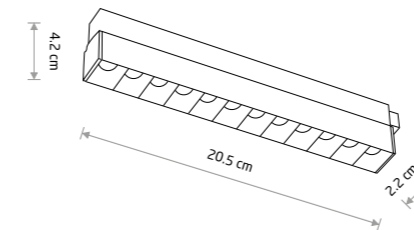

■ 10144 3000K ■ 10644 4000K

Item No.	Power	Colour temp.	Luminous flux	Beam angle	Colour Rendering Index (CRI)	Voltage DC	Safety type	Ingress protection	Lifetime
10150	15W LED	3000K	1300 lm	30°	>90	48V	⚡	IP20	30000h
10643	15W LED	4000K	1400 lm	30°	>90	48V	⚡	IP20	30000h

Item No.	Power	Colour temp.	Luminous flux	Beam angle	Colour Rendering Index (CRI)	Voltage DC	Safety type	Ingress protection	Lifetime
10144	9W LED	3000K	800 lm	30°	>90	48V	⚡	IP20	30000h
10644	9W LED	4000K	880 lm	30°	>90	48V	⚡	IP20	30000h