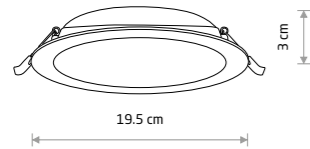

MYKONOS LED 10542

MYKONOS LED 10W

plastic

- 10537 3000K 10538 4000K

cut out 125 mm

MYKONOS LED 18W

plastic

- 10542 3000K 10543 4000K

cut out 175 mm

MYKONOS LED 6W

plastic

- 10535 3000K 10536 4000K

cut out 100 mm

MYKONOS LED 15W

plastic

- 10540 3000K 10541 4000K

EGINA LED 15W

plastic

- 10555 3000K 10556 4000K

- 10557 3000K 10558 4000K

cut out 125 mm

Item No.	Power	Colour temp.	Luminous flux	Beam angle	Colour Rendering Index (CRI)	Input	Safety type	Power factor	Ingress protection	Lifetime
10535	6W LED	3000K	360 lm	110°	>80	~220-230 V, 50/60 Hz	☐	>0.5	IP20	30000h
10536	6W LED	4000K	390 lm	110°	>80	~220-230 V, 50/60 Hz	☐	>0.5	IP20	30000h
10537	10W LED	3000K	900 lm	110°	>80	~220-230 V, 50/60 Hz	☐	>0.5	IP20	30000h
10538	10W LED	4000K	950 lm	110°	>80	~220-230 V, 50/60 Hz	☐	>0.5	IP20	30000h
10540	15W LED	3000K	1450 lm	110°	>80	~220-230 V, 50/60 Hz	☐	>0.5	IP20	30000h
10541	15W LED	4000K	1500 lm	110°	>80	~220-230 V, 50/60 Hz	☐	>0.5	IP20	30000h
10542	18W LED	3000K	1700 lm	110°	>80	~220-230 V, 50/60 Hz	☐	>0.5	IP20	30000h
10543	18W LED	4000K	1800 lm	110°	>80	~220-230 V, 50/60 Hz	☐	>0.5	IP20	30000h
10544	24W LED	3000K	2400 lm	110°	>80	~220-230 V, 50/60 Hz	☐	>0.5	IP20	30000h
10545	24W LED	4000K	2500 lm	110°	>80	~220-230 V, 50/60 Hz	☐	>0.5	IP20	30000h