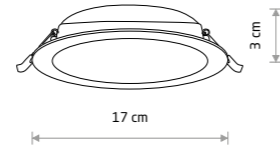

cut out 175 mm

MYKONOS LED 6W

plastic

- 10535 3000K 10536 4000K

cut out 100 mm

MYKONOS LED 15W

plastic

- 10540 3000K 10541 4000K

cut out 150 mm

MYKONOS LED 24W

plastic

- 10544 3000K 10545 4000K

cut out 200 mm

EGINA LED 5W

plastic

- 10546 3000K 10547 4000K

EGINA LED 15W

plastic

- 10555 3000K 10556 4000K

- 10557 3000K 10558 4000K

cut out 125 mm

Item No.	Power	Colour temp.	Luminous flux	Beam angle	Colour Rendering Index (CRI)	Input	Safety type	Power factor	Ingress protection	Lifetime
10535	6W LED	3000K	360 lm	110°	>80	~220-230 V, 50/60 Hz	☐	>0.5	IP20	30000h
10536	6W LED	4000K	390 lm	110°	>80	~220-230 V, 50/60 Hz	☐	>0.5	IP20	30000h
10537	10W LED	3000K	900 lm	110°	>80	~220-230 V, 50/60 Hz	☐	>0.5	IP20	30000h
10538	10W LED	4000K	950 lm	110°	>80	~220-230 V, 50/60 Hz	☐	>0.5	IP20	30000h
10540	15W LED	3000K	1450 lm	110°	>80	~220-230 V, 50/60 Hz	☐	>0.5	IP20	30000h
10541	15W LED	4000K	1500 lm	110°	>80	~220-230 V, 50/60 Hz	☐	>0.5	IP20	30000h
10542	18W LED	3000K	1700 lm	110°	>80	~220-230 V, 50/60 Hz	☐	>0.5	IP20	30000h
10543	18W LED	4000K	1800 lm	110°	>80	~220-230 V, 50/60 Hz	☐	>0.5	IP20	30000h
10544	24W LED	3000K	2400 lm	110°	>80	~220-230 V, 50/60 Hz	☐	>0.5	IP20	30000h
10545	24W LED	4000K	2500 lm	110°	>80	~220-230 V, 50/60 Hz	☐	>0.5	IP20	30000h