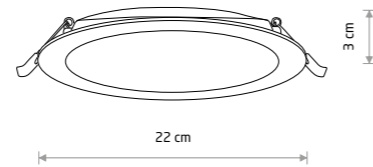

cut out 175 mm

MYKONOS LED 6W

plastic

- 10535 3000K 10536 4000K

cut out 100 mm

MYKONOS LED 15W

plastic

- 10540 3000K 10541 4000K

cut out 150 mm

MYKONOS LED 24W

plastic

- 10544 3000K 10545 4000K

cut out 200 mm

EGINA LED 5W

plastic

- 10546 3000K 10547 4000K

EGINA LED 15W

plastic

- 10555 3000K 10556 4000K

- 10557 3000K 10558 4000K

cut out 125 mm

Item No.	Power	Colour temp.	Luminous flux	Beam angle	Colour Rendering Index (CRI)	Input	Safety type	Power factor	Ingress protection	Lifetime
10535	6W LED	3000K	360 lm	110°	>80	~220-230 V, 50/60 Hz	☐	>0.5	IP20	30000h
10536	6W LED	4000K	390 lm	110°	>80	~220-230 V, 50/60 Hz	☐	>0.5	IP20	30000h
10537	10W LED	3000K	900 lm	110°	>80	~220-230 V, 50/60 Hz	☐	>0.5	IP20	30000h
10538	10W LED	4000K	950 lm	110°	>80	~220-230 V, 50/60 Hz	☐	>0.5	IP20	30000h
10540	15W LED	3000K	1450 lm	110°	>80	~220-230 V, 50/60 Hz	☐	>0.5	IP20	30000h
10541	15W LED	4000K	1500 lm	110°	>80	~220-230 V, 50/60 Hz	☐	>0.5	IP20	30000h
10542	18W LED	3000K	1700 lm	110°	>80	~220-230 V, 50/60 Hz	☐	>0.5	IP20	30000h
10543	18W LED	4000K	1800 lm	110°	>80	~220-230 V, 50/60 Hz	☐	>0.5	IP20	30000h
10544	24W LED	3000K	2400 lm	110°	>80	~220-230 V, 50/60 Hz	☐	>0.5	IP20	30000h
10545	24W LED	4000K	2500 lm	110°	>80	~220-230 V, 50/60 Hz	☐	>0.5	IP20	30000h