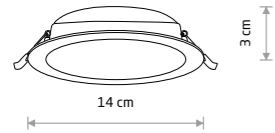

MYKONOS LED 10542

MYKONOS LED 10W

plastic

- 10537 3000K 10538 4000K

cut out 125 mm

MYKONOS LED 18W

plastic

- 10542 3000K 10543 4000K

cut out 175 mm

MYKONOS LED 6W

plastic

- 10535 3000K 10536 4000K

cut out 100 mm

MYKONOS LED 15W

plastic

- 10540 3000K 10541 4000K

EGINA LED 15W

plastic

- 10555 3000K 10556 4000K

- 10557 3000K 10558 4000K

cut out 125 mm

Item No.	Power	Colour temp.	Luminous flux	Beam angle	Colour Rendering Index (CRI)	Input	Safety type	Power factor	Ingress protection	Lifetime
10535	6W LED	3000K	360 lm	110°	>80	~220-230 V, 50/60 Hz	☐	>0.5	IP20	30000h
10536	6W LED	4000K	390 lm	110°	>80	~220-230 V, 50/60 Hz	☐	>0.5	IP20	30000h
10537	10W LED	3000K	900 lm	110°	>80	~220-230 V, 50/60 Hz	☐	>0.5	IP20	30000h
10538	10W LED	4000K	950 lm	110°	>80	~220-230 V, 50/60 Hz	☐	>0.5	IP20	30000h
10540	15W LED	3000K	1450 lm	110°	>80	~220-230 V, 50/60 Hz	☐	>0.5	IP20	30000h
10541	15W LED	4000K	1500 lm	110°	>80	~220-230 V, 50/60 Hz	☐	>0.5	IP20	30000h
10542	18W LED	3000K	1700 lm	110°	>80	~220-230 V, 50/60 Hz	☐	>0.5	IP20	30000h
10543	18W LED	4000K	1800 lm	110°	>80	~220-230 V, 50/60 Hz	☐	>0.5	IP20	30000h
10544	24W LED	3000K	2400 lm	110°	>80	~220-230 V, 50/60 Hz	☐	>0.5	IP20	30000h
10545	24W LED	4000K	2500 lm	110°	>80	~220-230 V, 50/60 Hz	☐	>0.5	IP20	30000h