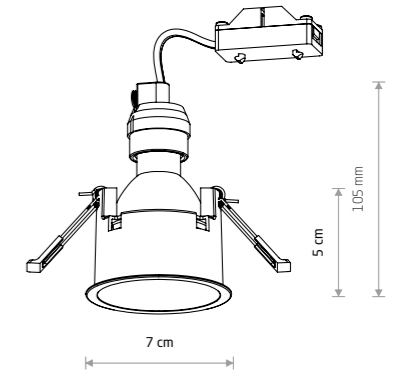

UNO S 10841

UNO S

painted steel

10840 10841

- 1xGX53, max 15 W only LED
- cut out \varnothing 83 mm

CUP 10789

CUP

plastic ABS

10788 10789 10790
10791 10792

- 1xGU10, max 10W only LED
- cut out \varnothing 64 mm

UNO M 10843

UNO M

painted steel

10842 10843

- 1xGX53, max 15 W only LED
- cut out \varnothing 102 mm

CUP 10789

UNO L 10845

UNO L

painted steel

10844 10845

- 1xGX53, max 15 W only LED
- cut out \varnothing 127 mm

CUP 10794

CUP 3 PC SET

plastic ABS

10793 10794

- 3xGU10, max 10W only LED
- cut out \varnothing 64 mm