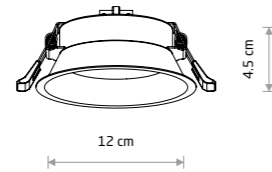

UNO S 10841

UNO S

painted steel

10840 10841

- 1xGX53, max 15 W only LED
- cut out \varnothing 83 mm

CUP 10789

CUP

plastic ABS

10788 10789 10790
10791 10792

- 1xGU10, max 10W only LED
- cut out \varnothing 64 mm

UNO M 10843

UNO M

painted steel

10842 10843

- 1xGX53, max 15 W only LED
- cut out \varnothing 102 mm

CUP 10789

UNO L 10845

UNO L

painted steel

10844 10845

- 1xGX53, max 15 W only LED
- cut out \varnothing 127 mm

CUP 10794

CUP 3 PC SET

plastic ABS

10793 10794

- 3xGU10, max 10W only LED
- cut out \varnothing 64 mm