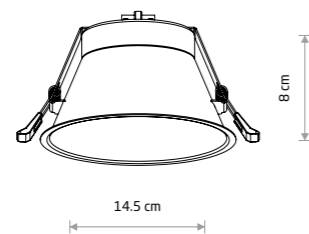

UNO S 10841

UNO S

painted steel

10840 10841

- 1xGX53, max 15 W only LED
- cut out \varnothing 83 mm

CUP 10789

CUP

plastic ABS

10788 10789 10790
10791 10792

- 1xGU10, max 10W only LED
- cut out \varnothing 64 mm

UNO M 10843

UNO M

painted steel

10842 10843

- 1xGX53, max 15 W only LED
- cut out \varnothing 102 mm

CUP 10789

UNO L 10845

UNO L

painted steel

10844 10845

- 1xGX53, max 15 W only LED
- cut out \varnothing 127 mm

CUP 10794

CUP 3 PC SET

plastic ABS

10793 10794

- 3xGU10, max 10W only LED
- cut out \varnothing 64 mm