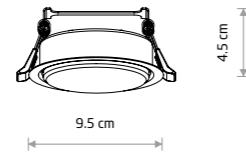

UNO S 10841

UNO S

painted steel

10840 10841

- 1xGX53, max 15 W only LED
- cut out \varnothing 83 mm

CUP 10789

CUP

plastic ABS

10788 10789 10790
10791 10792

- 1xGU10, max 10W only LED
- cut out \varnothing 64 mm

UNO M 10843

UNO M

painted steel

10842 10843

- 1xGX53, max 15 W only LED
- cut out \varnothing 102 mm

CUP 10789

UNO L 10845

UNO L

painted steel

10844 10845

- 1xGX53, max 15 W only LED
- cut out \varnothing 127 mm

CUP 10794

CUP 3 PC SET

plastic ABS

10793 10794

- 3xGU10, max 10W only LED
- cut out \varnothing 64 mm