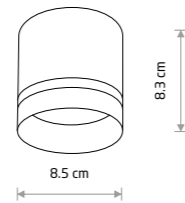

☒ 1xGX53, max 12W only LED

🔪 cut out ø 65 mm

VIS 10486

CRES 10478

**CRES**

painting aluminum

□ 10478 ■ 10480

☒ 1xGX53, max 12W only LED

**HVAR**

painting aluminum

□ 10488 ■ 10487

☒ 1xGX53, max 12W only LED

🔪 cut out ø 65 mm

HVAR 10488

MURTER 10490

**MURTER**

painting aluminum

□ 10490 ■ 10489

☒ 1xGX53, max 12W only LED

🔪 cut out ø 65 mm

**SOLTA**

painting aluminum

□ 10492 ■ 10491

☒ 1xGU10, max 10W only LED

🔪 cut out ø 67 mm

SOLTA 10492

MLJET 10494

**MLJET**

painting aluminum

□ 10494 ■ 10493

☒ 1xGU10, max 10W only LED

🔪 cut out ø 67 mm