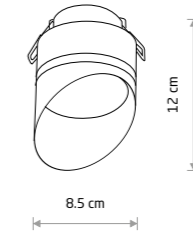

SILBA 10476

**SILBA**

painting aluminum

□ 10476 ■ 10477

☒ 1xGX53, max 12W only LED

**VIS**

painting aluminum

□ 10486 ■ 10485

☒ 1xGX53, max 12W only LED

🔪 cut out ø 65 mm

VIS 10486

CRES 10478

**CRES**

painting aluminum

□ 10478 ■ 10480

☒ 1xGX53, max 12W only LED

**HVAR**

painting aluminum

□ 10488 ■ 10487

☒ 1xGX53, max 12W only LED

🔪 cut out ø 65 mm

HVAR 10488

MURTER 10490

**MURTER**

painting aluminum

□ 10490 ■ 10489

☒ 1xGX53, max 12W only LED

🔪 cut out ø 65 mm

**SOLTA**

painting aluminum

□ 10492 ■ 10491

☒ 1xGU10, max 10W only LED