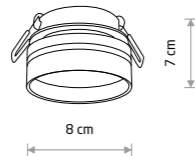

☒ 1xGX53, max 12W only LED

🔪 cut out ø 65 mm

VIS 10486

CRES 10478

**CRES**

painting aluminum

□ 10478 ■ 10480

☒ 1xGX53, max 12W only LED

painting aluminum

□ 10490 ■ 10489

☒ 1xGX53, max 12W only LED

🔪 cut out ø 65 mm

**SOLTA**

painting aluminum

□ 10492 ■ 10491

☒ 1xGU10, max 10W only LED

🔪 cut out ø 67 mm

SOLTA 10492

MLJET 10494

**MLJET**

painting aluminum

□ 10494 ■ 10493

☒ 1xGU10, max 10W only LED

🔪 cut out ø 67 mm