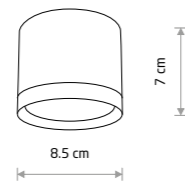

SILBA 10476

**SILBA**

painting aluminum

□ 10476 ■ 10477

☒ 1xGX53, max 12W only LED

**VIS**

painting aluminum

□ 10486 ■ 10485

☒ 1xGX53, max 12W only LED

🔪 cut out ø 65 mm

VIS 10486

CRES 10478

**CRES**

painting aluminum

□ 10478 ■ 10480

☒ 1xGX53, max 12W only LED

**HVAR**

painting aluminum

□ 10488 ■ 10487

☒ 1xGX53, max 12W only LED

🔪 cut out ø 65 mm

HVAR 10488

MURTER 10490

**MURTER**

painting aluminum

□ 10490 ■ 10489

☒ 1xGX53, max 12W only LED

🔪 cut out ø 65 mm

**SOLTA**

painting aluminum

□ 10492 ■ 10491

☒ 1xGU10, max 10W only LED