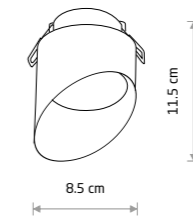

☒ 1xGX53, max 12W only LED

🔪 cut out ø 65 mm

VIS 10486

CRES 10478

**CRES**

painting aluminum

□ 10478 ■ 10480

☒ 1xGX53, max 12W only LED

**HVAR**

painting aluminum

□ 10488 ■ 10487

☒ 1xGX53, max 12W only LED

🔪 cut out ø 65 mm

HVAR 10488

MURTER 10490

**MURTER**