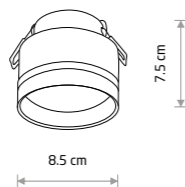

☒ 1xGX53, max 12W only LED

🔪 cut out ø 65 mm

VIS 10486

CRES 10478

**CRES**

painting aluminum

□ 10478 ■ 10480

☒ 1xGX53, max 12W only LED

**HVAR**

painting aluminum

□ 10488 ■ 10487

☒ 1xGX53, max 12W only LED

🔪 cut out ø 65 mm

HVAR 10488

MURTER 10490

**MURTER**