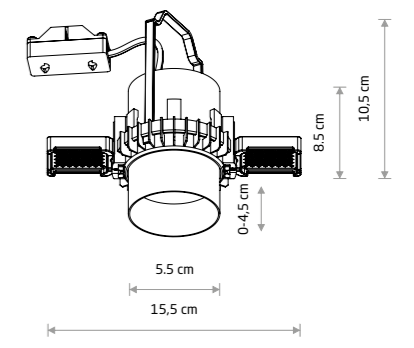

MONO SLIDE 10799

MONO SLIDE 10796

MONO SLIDE TRIMLESS 10803

**MONO SLIDE**  
painted steel, plastic PA

- 10795   ▣ 10796   ▤ 10797   ▥ 10798
- ▦ 10799   ▧ 10800   ▨ 10801
- ☑ 1xGU10, max 10W only LED
- 🔧 cut out ø 76 mm

**MONO SLIDE TRIMLESS**  
painted steel, plastic PA

- 10802   ▣ 10803   ▤ 10804
- ▥ 10805   ▦ 10806   ▧ 10807
- ☑ 1xGU10, max 10W only LED
- 🔧 cut out ø 76 mm