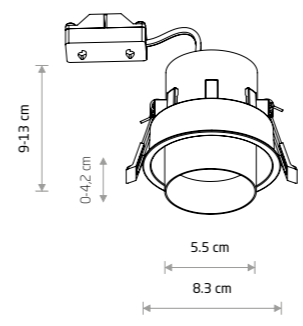

MONO SLIDE 10799

MONO SLIDE 10796

MONO SLIDE TRIMLESS 10803

**MONO SLIDE**  
painted steel, plastic PA

- 10795   ▣ 10796   ▤ 10797   ▥ 10798
- ▦ 10799   ▧ 10800   ▨ 10801
- ☑ 1xGU10, max 10W only LED
- 🔧 cut out ø 76 mm

**MONO SLIDE TRIMLESS**  
painted steel, plastic PA

- 10802   ▣ 10803   ▤ 10804
- ▥ 10805   ▦ 10806   ▧ 10807
- ☑ 1xGU10, max 10W only LED
- 🔧 cut out ø 76 mm