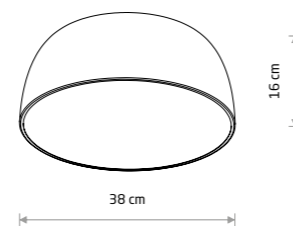

SATELLITE S SENSOR
8011

SATELLITE M 8018

SATELLITE S SENSOR

painted steel, plastic

8011 8010

3xE27, max 25W only LED

SATELLITE L 8021

SATELLITE M

painted steel, plastic

8017 8016

8018 8020

7xE27, max 25W only LED

SATELLITE S

painted steel, plastic

8013 8012

8014 8015

3xE27, max 25W only LED

SATELLITE L

painted steel, plastic

8022 8021

8023 8024

10xE27, max 25W only LED