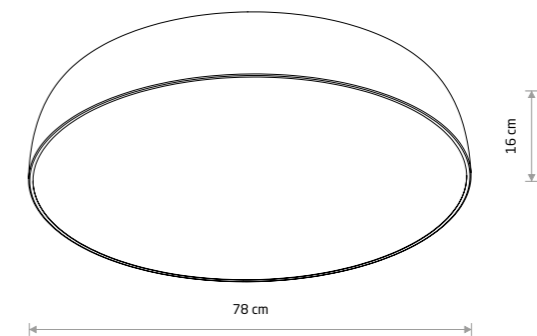

painted steel, plastic

8017 8016

8018 8020

7xE27, max 25W only LED

SATELLITE S

painted steel, plastic

8013 8012

8014 8015

3xE27, max 25W only LED

SATELLITE L

painted steel, plastic

8022 8021

8023 8024

10xE27, max 25W only LED