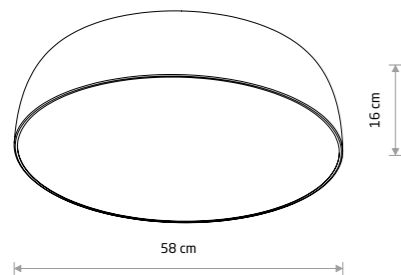

SATELLITE S SENSOR
8011

SATELLITE M 8018

SATELLITE S SENSOR

painted steel, plastic

8011 8010

3xE27, max 25W only LED

SATELLITE L 8021

SATELLITE M

painted steel, plastic

8017 8016

8018 8020

7xE27, max 25W only LED

SATELLITE S

painted steel, plastic

8013 8012

8014 8015

3xE27, max 25W only LED

SATELLITE L

painted steel, plastic

8022 8021

8023 8024

10xE27, max 25W only LED