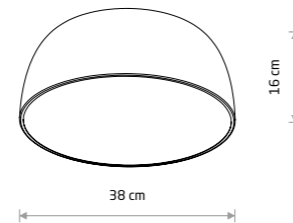

SATELLITE S SENSOR
8011

SATELLITE M 8018

SATELLITE S SENSOR

painted steel, plastic

8011 8010

3xE27, max 25W only LED

SATELLITE L 8021

SATELLITE M

painted steel, plastic

8017 8016

8018 8020

7xE27, max 25W only LED

SATELLITE S

painted steel, plastic

8013 8012

8014 8015

3xE27, max 25W only LED

SATELLITE L

painted steel, plastic

8022 8021

8023 8024

10xE27, max 25W only LED