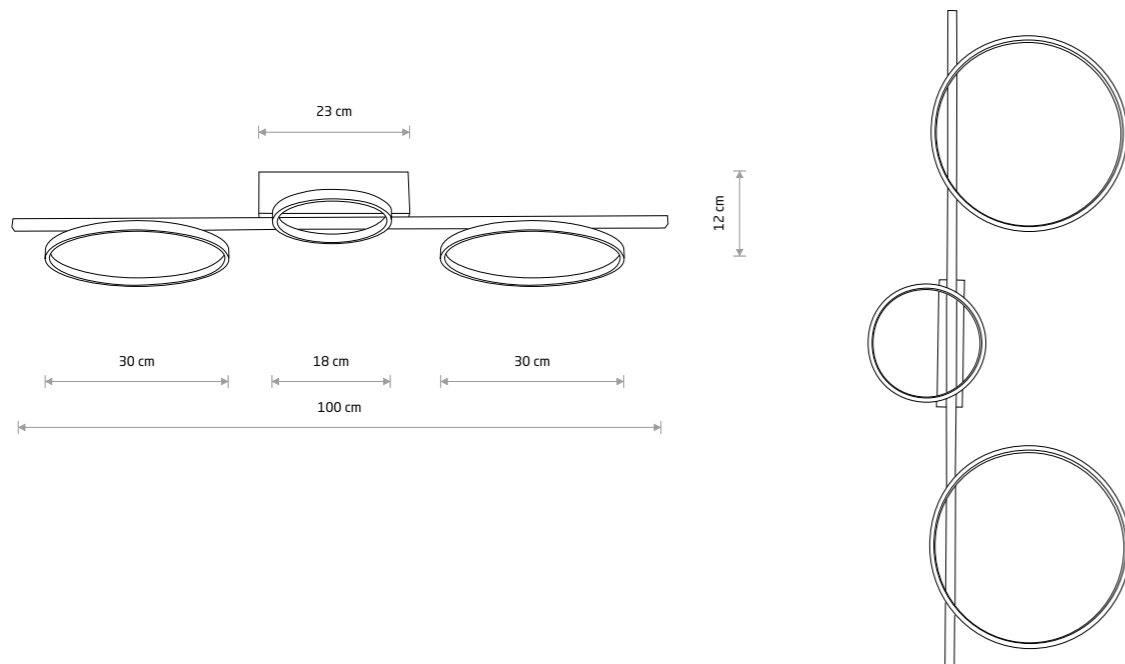

CIRCOLO LED 10816

CIRCOLO LED

■ painted aluminum, plastic PC

■ 10816 3000K ■ 10866 4000K

Item No.	Power	Colour temp.	Luminous flux	Beam angle	Colour Rendering Index (CRI)	Input	Safety type	Power factor	Ingress protection	Lifetime
10816	33W LED	3000K	1100 lm	70°	>90	~220-230 V, 50/60 Hz	⊕	>0.5	IP20	30000h
10866	33W LED	4000K	1200 lm	70°	>90	~220-230 V, 50/60 Hz	⊕	>0.5	IP20	30000h

■ BLACK P013 RAL 9005

CIRCOLO LED 10866