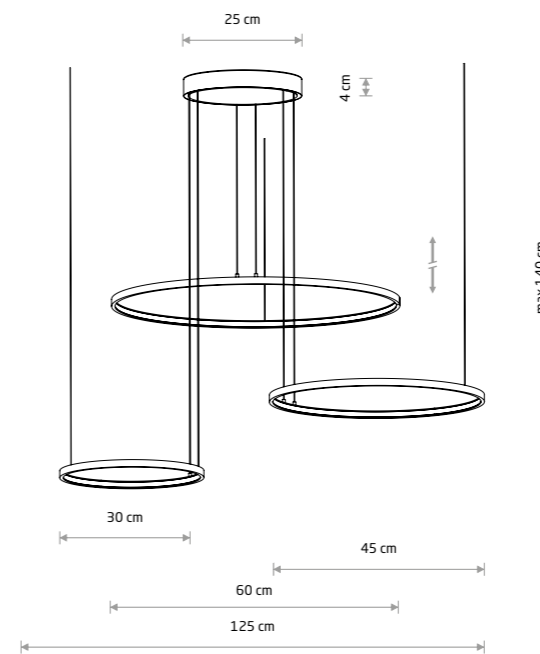

CIRCOLO LED  
10814

CIRCOLO LED  
10867

CIRCOLO LED  
painted aluminum, painted steel, plastic PC

■ 10814 3000K ■ 10864 4000K

CIRCOLO LED  
painted aluminum, painted steel, plastic PC

■ 10817 3000K ■ 10867 4000K

Item No.	Power	Colour temp.	Luminous flux	Beam angle	Colour Rendering Index (CRI)	Input	Safety type	Power factor	Ingress protection	Lifetime
10814	35W LED	3000K	1200 lm	70°	>90	~220-230 V, 50/60 Hz	⊕	>0.5	IP20	30000h
10864	35W LED	4000K	1300 lm	70°	>90	~220-230 V, 50/60 Hz	⊕	>0.5	IP20	30000h

Item No.	Power	Colour temp.	Luminous flux	Beam angle	Colour Rendering Index (CRI)	Input	Safety type	Power factor	Ingress protection	Lifetime
10817	45W LED	3000K	1600 lm	70°	>90	~220-230 V, 50/60 Hz	⊕	>0.5	IP20	30000h
10867	45W LED	4000K	1800 lm	70°	>90	~220-230 V, 50/60 Hz	⊕	>0.5	IP20	30000h