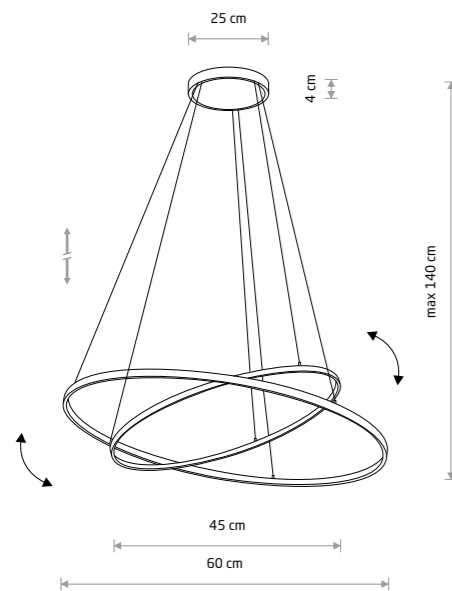

CIRCOLO LED  
10814

CIRCOLO LED  
10867

CIRCOLO LED  
painted aluminum, painted steel, plastic PC

■ 10814 3000K ■ 10864 4000K

CIRCOLO LED  
painted aluminum, painted steel, plastic PC

■ 10817 3000K ■ 10867 4000K

Item No.	Power	Colour temp.	Luminous flux	Beam angle	Colour Rendering Index (CRI)	Input	Safety type	Power factor	Ingress protection	Lifetime
10814	35W LED	3000K	1200 lm	70°	>90	~220-230 V, 50/60 Hz	⊕	>0.5	IP20	30000h
10864	35W LED	4000K	1300 lm	70°	>90	~220-230 V, 50/60 Hz	⊕	>0.5	IP20	30000h

Item No.	Power	Colour temp.	Luminous flux	Beam angle	Colour Rendering Index (CRI)	Input	Safety type	Power factor	Ingress protection	Lifetime
10817	45W LED	3000K	1600 lm	70°	>90	~220-230 V, 50/60 Hz	⊕	>0.5	IP20	30000h
10867	45W LED	4000K	1800 lm	70°	>90	~220-230 V, 50/60 Hz	⊕	>0.5	IP20	30000h