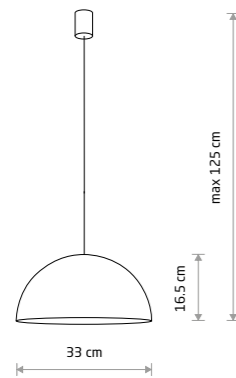

HEMISPHERE SUPER L
10697

HEMISPHERE SUPER L
10693

HEMISPHERE SUPER S
10695

HEMISPHERE SUPER S
10701

HEMISPHERE SUPER L
10696

HEMISPHERE SUPER S

painting steel, braided cable

10698 10694 10701

1xGX53, max 12W only LED

HEMISPHERE SUPER S

painting steel, braided cable

10695

1xGX53, max 12W only LED

HEMISPHERE SUPER L

painting steel, braided cable

10697 10693 10700

4xGX53, max 12W only LED

HEMISPHERE SUPER L

painting steel, braided cable

10696

4xGX53, max 12W only LED