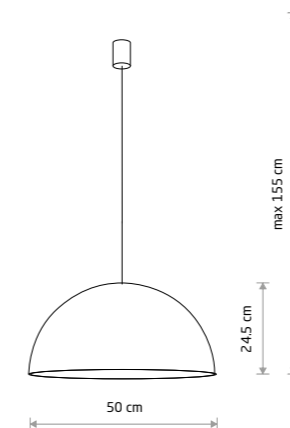

1xGX53, max 12W only LED

HEMISPHERE SUPER S

painting steel, braided cable

10695

1xGX53, max 12W only LED

HEMISPHERE SUPER L

painting steel, braided cable

10697 10693 10700

4xGX53, max 12W only LED

HEMISPHERE SUPER L

painting steel, braided cable

10696

4xGX53, max 12W only LED