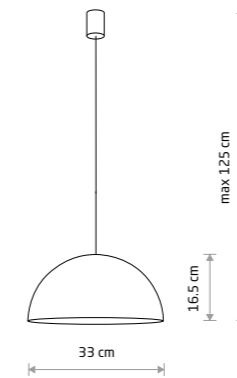

HEMISPHERE SUPER L
10697

HEMISPHERE SUPER L
10693

HEMISPHERE SUPER S
10695

HEMISPHERE SUPER S
10701

HEMISPHERE SUPER L
10696

HEMISPHERE SUPER S

painting steel, braided cable

10698 10694 10701

1xGX53, max 12W only LED

HEMISPHERE SUPER S

painting steel, braided cable

10695

1xGX53, max 12W only LED

HEMISPHERE SUPER L

painting steel, braided cable

10697 10693 10700

4xGX53, max 12W only LED

HEMISPHERE SUPER L

painting steel, braided cable

10696

4xGX53, max 12W only LED