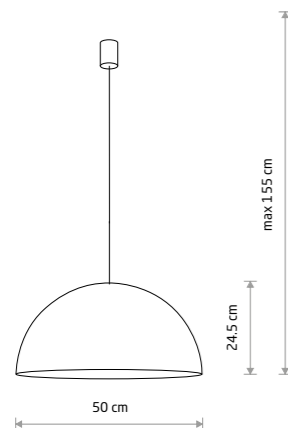

1xGX53, max 12W only LED

HEMISPHERE SUPER S

painting steel, braided cable

10695

1xGX53, max 12W only LED

HEMISPHERE SUPER L

painting steel, braided cable

10697 10693 10700

4xGX53, max 12W only LED

HEMISPHERE SUPER L

painting steel, braided cable

10696

4xGX53, max 12W only LED