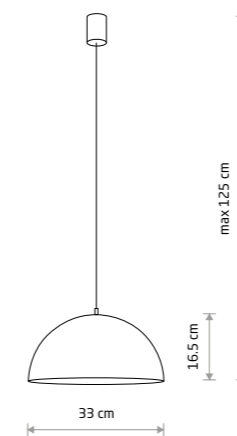

WORKS 6510

WORKS 6613

WORKS
painted steel

- 6612
- 6613
- 6510

1xE27, max 25W only LED

HEMISPHERE HIT S 10702

HEMISPHERE HIT S
painted steel

- 10702

1xE27, max 25W only LED

HEMISPHERE HIT L
painted steel

- 10703

1xE27, max 25W only LED