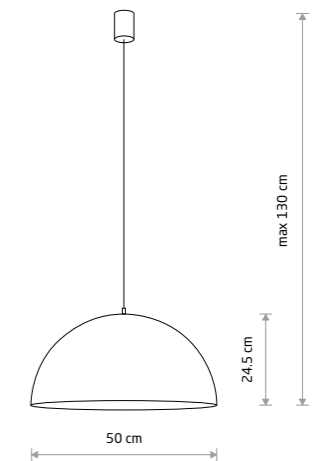

WORKS 6510

WORKS 6613

WORKS
painted steel

- 6612
- 6613
- 6510

1xE27, max 25W only LED

HEMISPHERE HIT S 10702

HEMISPHERE HIT S
painted steel

- 10702

1xE27, max 25W only LED

HEMISPHERE HIT L
painted steel

- 10703

1xE27, max 25W only LED