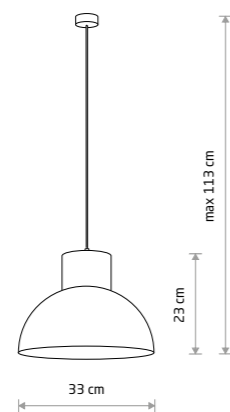

WORKS 6510

WORKS 6613

WORKS
painted steel

- 6612
- 6613
- 6510

1xE27, max 25W only LED

HEMISPHERE HIT S 10702

HEMISPHERE HIT S
painted steel

- 10702

1xE27, max 25W only LED

HEMISPHERE HIT L
painted steel

- 10703

1xE27, max 25W only LED