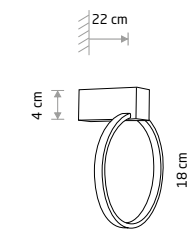

CIRCOLO LED S  
10928

CIRCOLO LED M  
10815

CIRCOLO LED S

painting aluminum, plastic PC

■ 10928 3000K ■ 10930 4000K

CIRCOLO LED M

painting aluminum, plastic PC

■ 10815 3000K ■ 10865 4000K

CIRCOLO LED XS  
10858

CIRCOLO LED XS

painting aluminum, plastic PMMA

■ 10808 3000K ■ 10858 4000K

Item No.	Power	Colour temp.	Luminous flux	Beam angle	Colour Rendering Index (CRI)	Input	Safety type	Power factor	Ingress protection	Lifetime
10808	9W LED	3000K	190 lm	70°	>90	~220-230 V, 50/60 Hz	⊕	>0.5	IP20	30000h
10858	9W LED	4000K	200 lm	70°	>90	~220-230 V, 50/60 Hz	⊕	>0.5	IP20	30000h
10928	18W LED	3000K	560 lm	70°	>90	~220-230 V, 50/60 Hz	⊕	>0.5	IP20	30000h
10930	18W LED	4000K	600 lm	70°	>90	~220-230 V, 50/60 Hz	⊕	>0.5	IP20	30000h
10815	21W LED	3000K	660 lm	70°	>90	~220-230 V, 50/60 Hz	⊕	>0.5	IP20	30000h
10865	21W LED	4000K	700 lm	70°	>90	~220-230 V, 50/60 Hz	⊕	>0.5	IP20	30000h