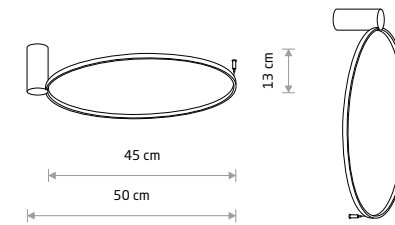

CIRCOLO LED S  
10928

CIRCOLO LED M  
10815

CIRCOLO LED S

painting aluminum, plastic PC

■ 10928 3000K ■ 10930 4000K

CIRCOLO LED M

painting aluminum, plastic PC

■ 10815 3000K ■ 10865 4000K

CIRCOLO LED XS  
10858

CIRCOLO LED XS

painting aluminum, plastic PMMA

■ 10808 3000K ■ 10858 4000K

Item No.	Power	Colour temp.	Luminous flux	Beam angle	Colour Rendering Index (CRI)	Input	Safety type	Power factor	Ingress protection	Lifetime
10808	9W LED	3000K	190 lm	70°	>90	~220-230 V, 50/60 Hz	⊕	>0.5	IP20	30000h
10858	9W LED	4000K	200 lm	70°	>90	~220-230 V, 50/60 Hz	⊕	>0.5	IP20	30000h
10928	18W LED	3000K	560 lm	70°	>90	~220-230 V, 50/60 Hz	⊕	>0.5	IP20	30000h
10930	18W LED	4000K	600 lm	70°	>90	~220-230 V, 50/60 Hz	⊕	>0.5	IP20	30000h
10815	21W LED	3000K	660 lm	70°	>90	~220-230 V, 50/60 Hz	⊕	>0.5	IP20	30000h
10865	21W LED	4000K	700 lm	70°	>90	~220-230 V, 50/60 Hz	⊕	>0.5	IP20	30000h