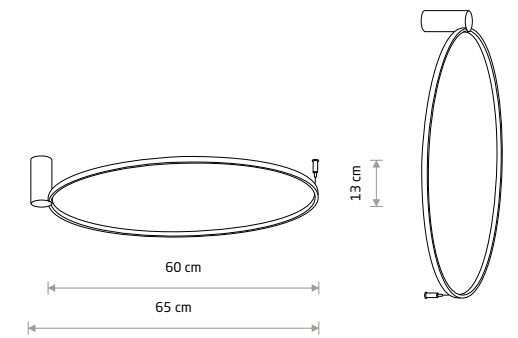

CIRCOLO LED S  
10928

CIRCOLO LED M  
10815

CIRCOLO LED S

painting aluminum, plastic PC

■ 10928 3000K ■ 10930 4000K

CIRCOLO LED M

painting aluminum, plastic PC

■ 10815 3000K ■ 10865 4000K

CIRCOLO LED XS  
10858

CIRCOLO LED XS

painting aluminum, plastic PMMA

■ 10808 3000K ■ 10858 4000K

Item No.	Power	Colour temp.	Luminous flux	Beam angle	Colour Rendering Index (CRI)	Input	Safety type	Power factor	Ingress protection	Lifetime
10808	9W LED	3000K	190 lm	70°	>90	~220-230 V, 50/60 Hz	⊕	>0.5	IP20	30000h
10858	9W LED	4000K	200 lm	70°	>90	~220-230 V, 50/60 Hz	⊕	>0.5	IP20	30000h
10928	18W LED	3000K	560 lm	70°	>90	~220-230 V, 50/60 Hz	⊕	>0.5	IP20	30000h
10930	18W LED	4000K	600 lm	70°	>90	~220-230 V, 50/60 Hz	⊕	>0.5	IP20	30000h
10815	21W LED	3000K	660 lm	70°	>90	~220-230 V, 50/60 Hz	⊕	>0.5	IP20	30000h
10865	21W LED	4000K	700 lm	70°	>90	~220-230 V, 50/60 Hz	⊕	>0.5	IP20	30000h