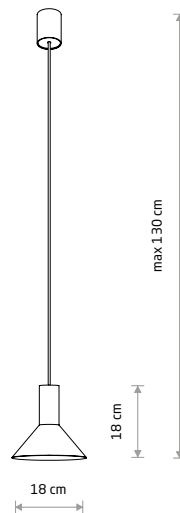

HERMANOS C 8192

HERMANOS C

painting steel, solid brass

8037 8194

1xGU10, max 10W only LED

painting steel

8192

1xGU10, max 10W only LED

HERMANOS

painting steel, solid brass

8031 8030

3xGU10, max 10W only LED

painting steel

10905

3xGU10, max 10W only LED

HERMANOS 8031

HERMANOS B 8102

HERMANOS B

painting steel, solid brass

8038 8100

1xGU10, max 10W only LED

painting steel

8102

1xGU10, max 10W only LED

HERMANOS A 8105

HERMANOS A

painting steel, solid brass

8040 8103

1xGU10, max 10W only LED

painting steel

8105

1xGU10, max 10W only LED