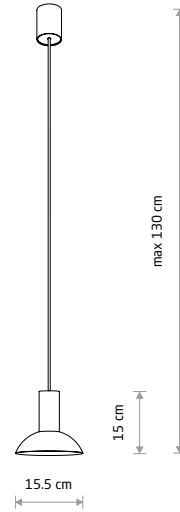

HERMANOS C 8192

HERMANOS C

painting steel, solid brass

8037 8194

1xGU10, max 10W only LED

painting steel

8192

1xGU10, max 10W only LED

HERMANOS

painting steel, solid brass

8031 8030

3xGU10, max 10W only LED

painting steel

10905

3xGU10, max 10W only LED

HERMANOS 8031

HERMANOS B 8102

HERMANOS B

painting steel, solid brass

8038 8100

1xGU10, max 10W only LED

painting steel

8102

1xGU10, max 10W only LED

HERMANOS A 8105

HERMANOS A

painting steel, solid brass

8040 8103

1xGU10, max 10W only LED

painting steel

8105

1xGU10, max 10W only LED