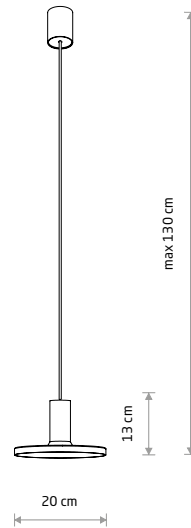

HERMANOS C 8192

HERMANOS C

painting steel, solid brass

8037 8194

1xGU10, max 10W only LED

painting steel

8192

1xGU10, max 10W only LED

HERMANOS

painting steel, solid brass

8031 8030

3xGU10, max 10W only LED

painting steel

10905

3xGU10, max 10W only LED

HERMANOS 8031

HERMANOS B 8102

HERMANOS B

painting steel, solid brass

8038 8100

1xGU10, max 10W only LED

painting steel

8102

1xGU10, max 10W only LED