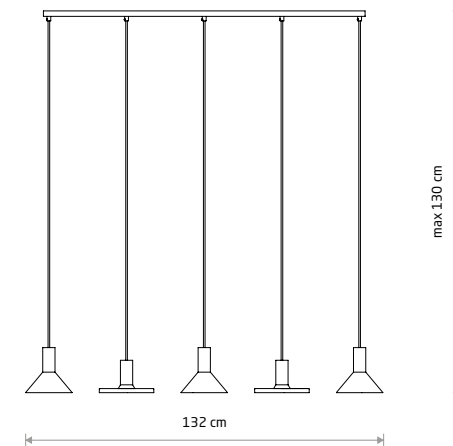

HERMANOS

painting steel, solid brass

8033 8032

5xGU10, max 10W only LED

painting steel

10906

5xGU10, max 10W only LED