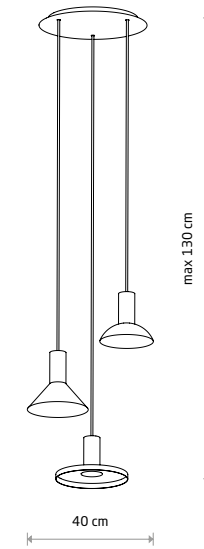

HERMANOS C 8192

HERMANOS C

painting steel, solid brass

8037 8194

1xGU10, max 10W only LED

painting steel

8192

1xGU10, max 10W only LED

HERMANOS

painting steel, solid brass

8031 8030

3xGU10, max 10W only LED

painting steel

10905

3xGU10, max 10W only LED

HERMANOS 8031

HERMANOS B 8102

HERMANOS B

painting steel, solid brass

8038 8100

1xGU10, max 10W only LED

painting steel

8102

1xGU10, max 10W only LED

HERMANOS 8032

HERMANOS

painting steel, solid brass

8033 8032

5xGU10, max 10W only LED

painting steel

10906

5xGU10, max 10W only LED