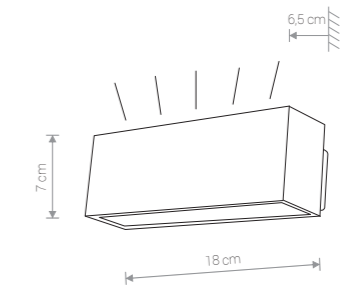

UNIT LED

aluminium / aluminium / алюминий

9122 ● BL

Item No.	POWER	COLOUR TEMP.	LUMINOUS FLUX	BEAM ANGLE	COLOUR RENDERING INDEX (CRI >=)	INPUT	SAFETY TYPE	POWER FACTOR	INGRESS PROTECTION	LIFETIME
6910	4×1W LED	3000K	350 lm	67°	80	~220-240V, 50Hz	⊕	0,46	IP 44	10 000 h
9122	2×5W LED	3000K	727 lm	110°	80	~220-240V, 50Hz	⊕	0,89	IP 54	20 000 h