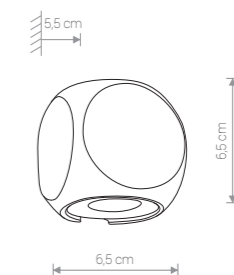

ARGOS LED

aluminium / aluminium / алюминий

9114 ○ WH

Item No.	POWER	COLOUR TEMP.	LUMINOUS FLUX	BEAM ANGLE	COLOUR RENDERING INDEX (CRI >=)	INPUT	SAFETY TYPE	POWER FACTOR	INGRESS PROTECTION	LIFETIME
9116	6W LED	3000K	271 lm	110°	80	~200-240V, 50Hz	⊕	0,5	IP 54	20 000 h
9117	2x6W LED	3000K	636 lm	110°	80	~200-240V, 50Hz	⊕	0,5	IP 54	20 000 h

Item No.	POWER	COLOUR TEMP.	LUMINOUS FLUX	BEAM ANGLE	COLOUR RENDERING INDEX (CRI >=)	INPUT	SAFETY TYPE	POWER FACTOR	INGRESS PROTECTION	LIFETIME
9115	4x1W LED	3000K	255 lm	38°	80	~220-240V, 50Hz	⊕	0,55	IP 54	10 000 h
9114	2x2W LED	3000K	280 lm	47°	80	~220-240V, 50Hz	⊕	0,55	IP 54	10 000 h