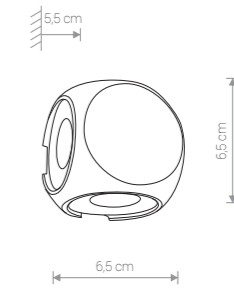

PATRAS LED

aluminium / aluminium / алюминий

9115 ● BL