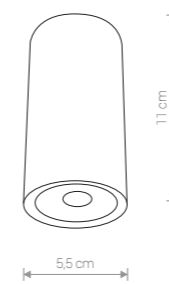

LENS 9113 WH

LENS 9112 BL

LENS LED

aluminium / aluminium / алюминий
9112 ● BL 9113 ○ WH

EDESA LED S 9110 BL

EDESA LED S

aluminium / aluminium / алюминий
9110 ● BL 9111 ○ WH

EDESA LED M 9108 WH

EDESA LED M

aluminium / aluminium / алюминий
9107 ● BL 9108 ○ WH

Item No.	POWER	COLOUR TEMP	LUMINOUS FLUX	BEAM ANGLE	COLOUR RENDERING INDEX (CRI >)	INPUT	SAFETY TYPE	POWER FACTOR	INGRESS PROTECTION	LIFETIME
9107, 9108	6W LED	3000K	370 lm	68°	80	~220-240V, 50Hz	⊕	0,55	IP 54	10 000 h
9110, 9111	3W LED	3000K	250 lm	52°	80	~220-240V, 50Hz	⊕	0,55	IP 54	10 000 h
9112, 9113	2×2W LED	3000K	110 lm	10°	80	~220-240V, 50Hz	⊕	0,55	IP 54	10 000 h