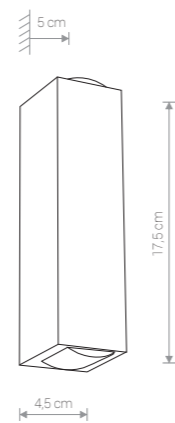

LENS LED

aluminium / aluminium / алюминий
9112 ● BL 9113 ○ WH