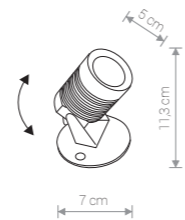

SPIKE LED

aluminium / aluminium / алюминий

9101 ● BL