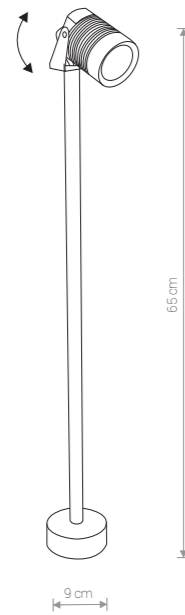

SPIKE LED 9098 BL

SPIKE LED

aluminium / aluminium / алюминий

9098 ● BL

SPIKE LED 9100 BL

SPIKE LED

aluminium / aluminium / алюминий

9100 ● BL

Item No.	POWER	COLOUR TEMP.	LUMINOUS FLUX	BEAM ANGLE	COLOUR RENDERING INDEX (CRI >)	INPUT	SAFETY TYPE	POWER FACTOR	INGRESS PROTECTION	LIFETIME
9101	3W LED	3000K	115 lm	35°	80	~220-240V, 50Hz	⊕	0,55	IP 54	10 000 h
9100	3W LED	3000K	115 lm	35°	80	~220-240V, 50Hz	⊕	0,55	IP 54	10 000 h
9098	3W LED	3000K	115 lm	35°	80	~220-240V, 50Hz	⊕	0,55	IP 54	10 000 h

Item No.	POWER	COLOUR TEMP.	LUMINOUS FLUX	BEAM ANGLE	COLOUR RENDERING INDEX (CRI >)	INPUT	SAFETY TYPE	POWER FACTOR	INGRESS PROTECTION	LIFETIME
9121	10W LED	3000K	996 lm	110°	80	~220-240V, 50Hz	⊕	0,9	IP 54	20 000 h
9120	15W LED	3000K	1035 lm	110°	80	~220-240V, 50Hz	⊕	0,9	IP 54	20 000 h
9118	9W LED	3000K	520 lm	39°	80	~220-240V, 50Hz	⊕	0,5	IP 54	20 000 h