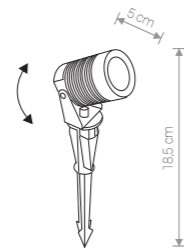

SPIKE LED

aluminium / aluminium / алюминий

9100 ● BL

SPIKE LED 9101 BL