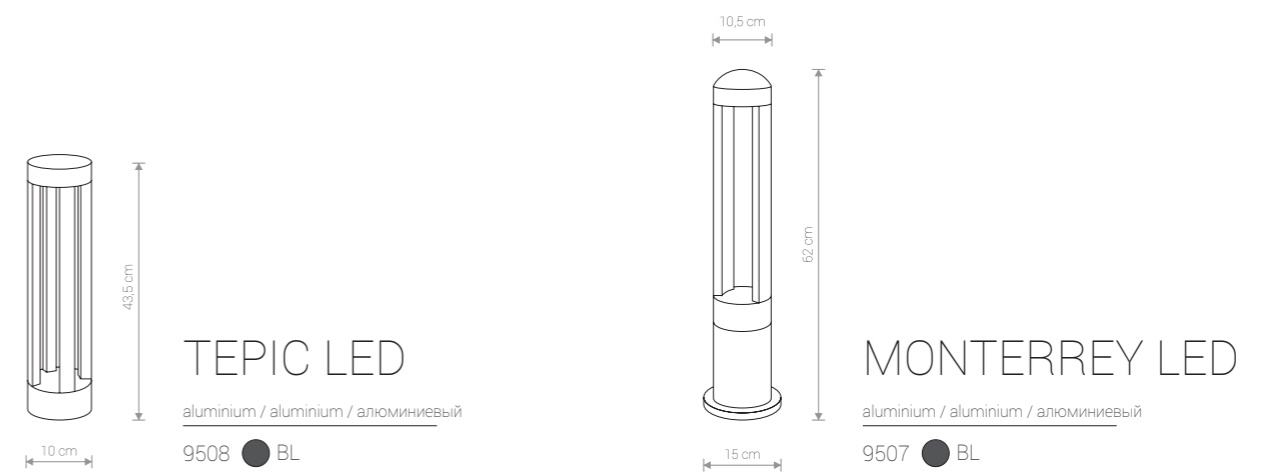

MONTERREY LED 9507 BL

Item No.	POWER	COLOUR TEMP.	LUMINOUS FLUX	BEAM ANGLE	COLOUR RENDERING INDEX (CRI _a)	SAFETY TYPE	INPUT	POWER FACTOR	INGRES PROTECTION	LIFETIME
9508	9W LED	3000K	395 lm	31°	80	⊕	~220-240V, 50 Hz	0,85	IP 54	10 000 h
9507	9W LED	3000K	410 lm	39°	80	⊕	~220-240V, 50 Hz	0,85	IP 54	10 000 h