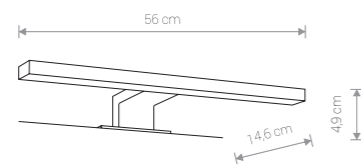

MIRROR LED

aluminium, PC / aluminium, PC / алюминий, PC

9340 ● CH