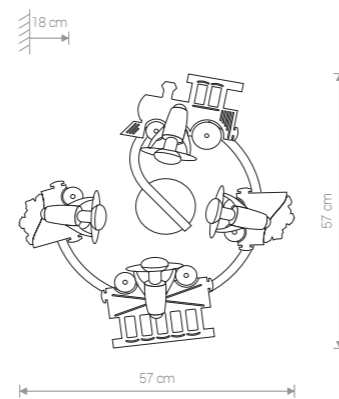

TRAIN 4064 B/GN

TRAIN 4065 B/GN

GUITAR 4223

GITARRA 4326

TRAIN

sklejka, PET, PC, stal / plywood, PET, PC, steel /
дерево, PET, PC, сталь

4064 B/GN

3x E14, R50, max 40W

TRAIN

sklejka, PET, PC, stal / plywood, PET, PC, steel /
дерево, PET, PC, сталь

4065 B/GN

4x E14, R50, max 40W

GUITAR

sklejka, PET, PC, stal / plywood, PET, PC, steel /
дерево, PET, PC, сталь

4223 R/WH

3x E14, R50, 78 LED blue, max 40W, included

GITARRA

sklejka, PET, PC, stal / plywood, PET, PC, steel /
дерево, PET, PC, сталь

4326 BR/WH

3x E14, R50, 78 LED blue, max 40W, included