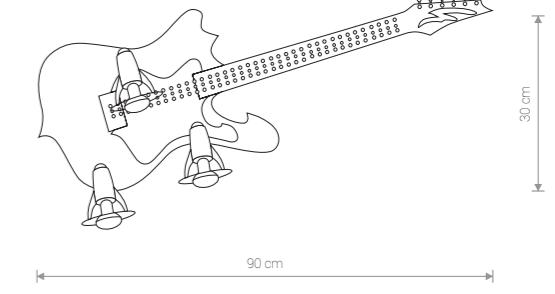

TRAIN 4064 B/GN

TRAIN 4065 B/GN

GUITAR 4223

GITARRA 4326

TRAIN

sklejka, PET, PC, stal / plywood, PET, PC, steel /
дерево, PET, PC, сталь

4064 B/GN

3x E14, R50, max 40W

TRAIN

sklejka, PET, PC, stal / plywood, PET, PC, steel /
дерево, PET, PC, сталь

4065 B/GN

4x E14, R50, max 40W

GUITAR

sklejka, PET, PC, stal / plywood, PET, PC, steel /
дерево, PET, PC, сталь

4223 R/WH

3x E14, R50, 78 LED blue, max 40W, included

GITARRA

sklejka, PET, PC, stal / plywood, PET, PC, steel /
дерево, PET, PC, сталь

4326 BR/WH

3x E14, R50, 78 LED blue, max 40W, included