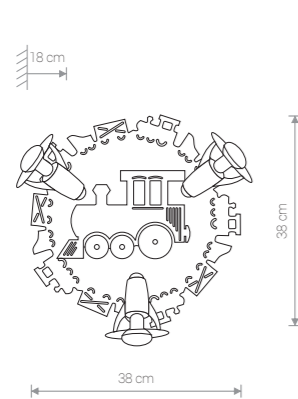

TRAIN 4064 B/GN

TRAIN 4065 B/GN

GUITAR 4223

GITARRA 4326

TRAIN

sklejka, PET, PC, stal / plywood, PET, PC, steel /
дерево, PET, PC, сталь

4064 B/GN

3x E14, R50, max 40W

TRAIN

sklejka, PET, PC, stal / plywood, PET, PC, steel /
дерево, PET, PC, сталь

4065 B/GN

4x E14, R50, max 40W

GUITAR

sklejka, PET, PC, stal / plywood, PET, PC, steel /
дерево, PET, PC, сталь

4223 R/WH

3x E14, R50, 78 LED blue, max 40W, included

GITARRA

sklejka, PET, PC, stal / plywood, PET, PC, steel /
дерево, PET, PC, сталь

4326 BR/WH

3x E14, R50, 78 LED blue, max 40W, included