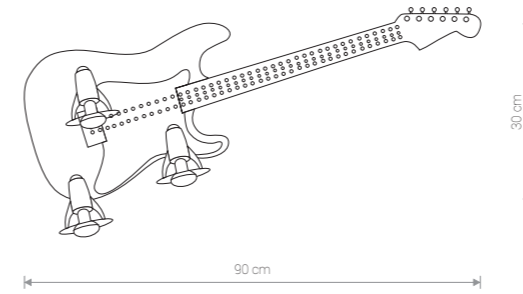

TRAIN 4064 B/GN

TRAIN 4065 B/GN

GUITAR 4223

GITARRA 4326

TRAIN

sklejka, PET, PC, stal / plywood, PET, PC, steel /
дерево, PET, PC, сталь

4064 B/GN

3x E14, R50, max 40W

TRAIN

sklejka, PET, PC, stal / plywood, PET, PC, steel /
дерево, PET, PC, сталь

4065 B/GN

4x E14, R50, max 40W

GUITAR

sklejka, PET, PC, stal / plywood, PET, PC, steel /
дерево, PET, PC, сталь

4223 R/WH

3x E14, R50, 78 LED blue, max 40W, included

GITARRA

sklejka, PET, PC, stal / plywood, PET, PC, steel /
дерево, PET, PC, сталь

4326 BR/WH

3x E14, R50, 78 LED blue, max 40W, included