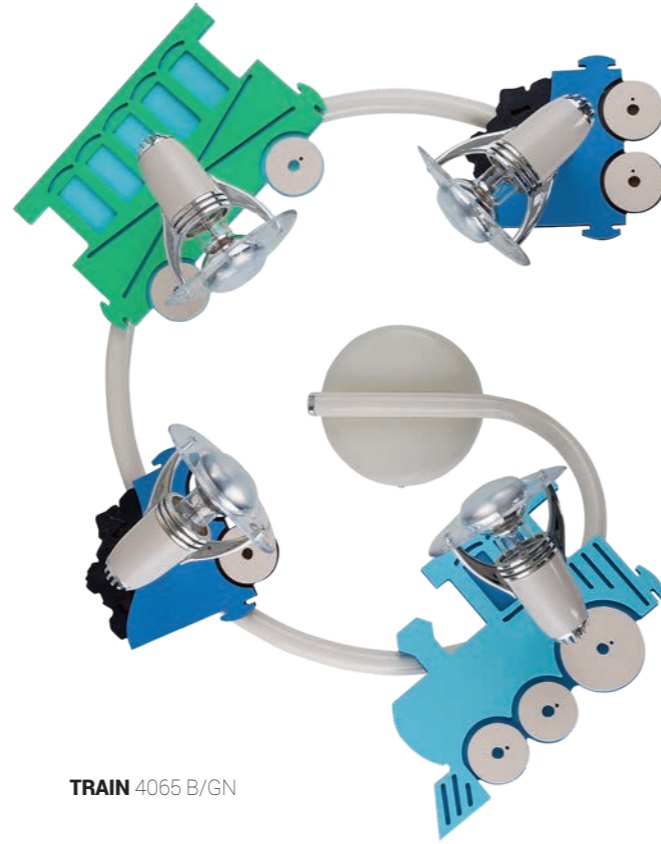

TRAIN 4064 B/GN

TRAIN 4065 B/GN

GUITAR 4223

GITARRA 4326

TRAIN

sklejka, PET, PC, stal / plywood, PET, PC, steel /
дерево, PET, PC, сталь

4064 B/GN

3x E14, R50, max 40W

TRAIN

sklejka, PET, PC, stal / plywood, PET, PC, steel /
дерево, PET, PC, сталь

4065 B/GN

4x E14, R50, max 40W

GUITAR

sklejka, PET, PC, stal / plywood, PET, PC, steel /
дерево, PET, PC, сталь

4223 R/WH

3x E14, R50, 78 LED blue, max 40W, included

GITARRA

sklejka, PET, PC, stal / plywood, PET, PC, steel /
дерево, PET, PC, сталь

4326 BR/WH

3x E14, R50, 78 LED blue, max 40W, included