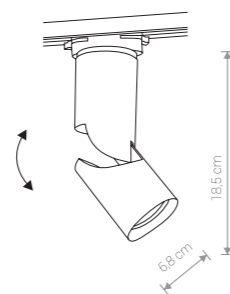

PROFILE SHOW LED 12W

aluminium / aluminium / алюминия

9423 ○ WH 9424 ● BL