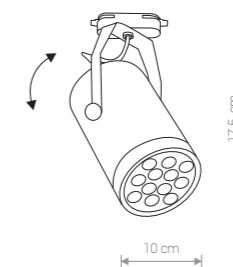

PROFILE STORE LED 7W 6825 BL

PROFILE SHOW LED 12W 9423 WH

PROFILE SHOW LED 12W

aluminium / aluminium / алюминия

9423 ○ WH 9424 ● BL

PROFILE STORE LED 12W

stal lakierowana / painted steel / лакирована сталь

5950 ○ WH 6826 ● BL