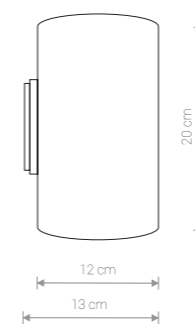

WING LED 9248 GR

TUBE 9318 GR

WING LED 9295WH

WING LED

stal lakierowana / painted steel / лакированная сталь

9295 ○ WH 9248 ● GR 9250 ● BL

☞ 1×T8 LED, 11W, included

TUBE

aluminium lakierowane / painted aluminium / лакированное алюминий

9317 ○ WH 9318 ● GR 9320 ● BL

☞ 2×GU10, ES111, max 75W

TUBE 9320 BL

NAME	SIZE	POWER	COLOUR TEMP.	LUMINOUS FLUX	BEAM ANGLE	COLOUR RENDERING INDEX (CRI >)	INPUT	POWER FACTOR	LED DRIVER	LIFETIME	MATERIAL
LED TUBE T8	60 cm	11W	3000K	950-1000 lm	200°	80	~230V, 50Hz	> 0,9	INCL.	25 000 h	CLEAR GLASS