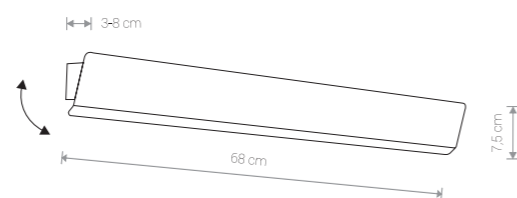

WING LED 9248 GR

TUBE 9318 GR

WING LED 9295WH

WING LED

stal lakierowana / painted steel / лакированная сталь

9295 ○ WH 9248 ● GR 9250 ● BL

☞ 1×T8 LED, 11W, included

TUBE

aluminium lakierowane / painted aluminium / лакированное алюминий

9317 ○ WH 9318 ● GR 9320 ● BL

☞ 2×GU10, ES111, max 75W

TUBE 9320 BL

NAME	SIZE	POWER	COLOUR TEMP.	LUMINOUS FLUX	BEAM ANGLE	COLOUR RENDERING INDEX (CRI >)	INPUT	POWER FACTOR	LED DRIVER	LIFETIME	MATERIAL
LED TUBE T8	60 cm	11W	3000K	950-1000 lm	200°	80	~230V, 50Hz	> 0,9	INCL.	25 000 h	CLEAR GLASS