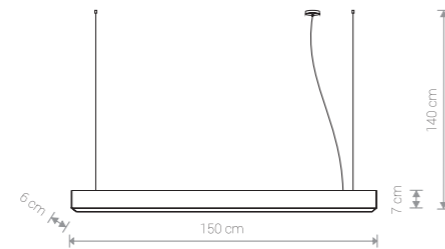

OFFICE LED 9358 WH

HALL LED 9466 WH

OFFICE LED 9355 WH

OFFICE LED

aluminium / aluminium / алюминия

9358 ○ WH 9360 ● GR

OFFICE LED

aluminium / aluminium / алюминия

9355 ○ WH 9356 ● GR

HALL LED

aluminium / aluminium / алюминия

9466 ○ WH 9357 ● GR

**CertaFlux LED Strip and CertaDrive
made by PHILIPS inside**

**LIFETIME min 50 000 h
5 YEARS WARRANTY**

NAME	SIZE	INPUT POWER	COLOUR TEMP.	LUMINOUS FLUX	LUMINAIRE EFFICIENCY	COLOUR RENDERING INDEX (CRI ≥)	INPUT	LIFETIME
HALL LED	150 cm	43W	4000K	5200 lm	120 lm/W	80	~230V, 50Hz	50 000 h
OFFICE LED	150 cm	43W	4000K	4800 lm	110 lm/W	80	~230V, 50Hz	50 000 h